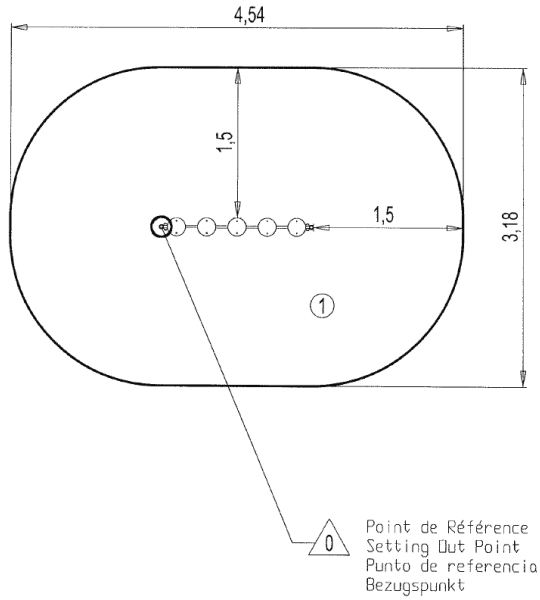

 2+
 2
 0,45m

 1 = 1,54m
 2 = 0,18m
 3 = 0,44m

Physical inclusion
Sensory inclusion
Cognitive inclusion

Play value : 1

balancing

x1

Installation of equipment

IMPORTANT: It is essential to refer to the installation instructions for information on the size of the safety areas.

-  Impact area (minimum normative surface)
-  Free space

		
1	0,45m	13m ²

1

00h45

0.06m³

13m²

13kg

4kg