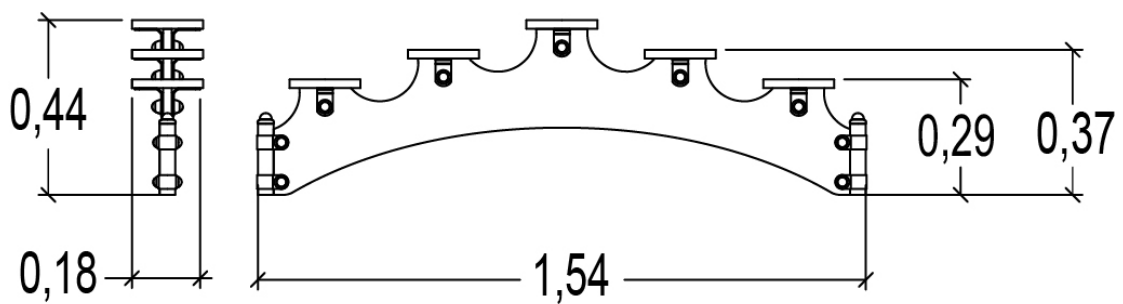

 2+
 2
 0,45m

 1 = 1,54m
 2 = 0,18m
 3 = 0,44m

Physical inclusion
Sensory inclusion
Cognitive inclusion

Play value : 1

balancing

x1

Installation of equipment

IMPORTANT: It is essential to refer to the installation instructions for information on the size of the safety areas.

-  Impact area (minimum normative surface)
-  Free space

		
1	0,45m	13m ²

1

00h45

0.06m³

13m²

13kg

4kg