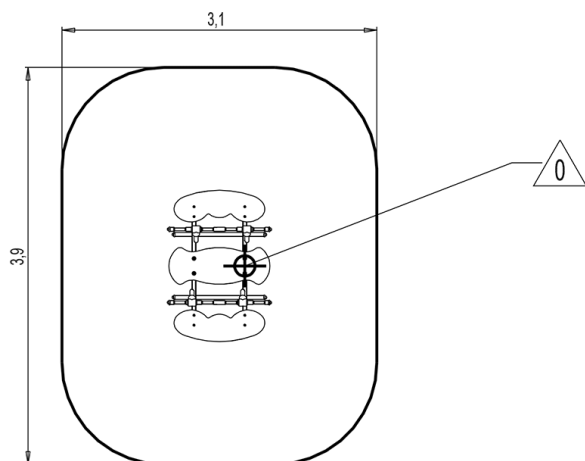

## Installation of equipment

**IMPORTANT:** It is essential to refer to the installation instructions for information on the size of the safety areas.

-  Impact area (minimum normative surface)
-  Free space

		
1	0,70m	11,5m <sup>2</sup>

1

02h15

0m<sup>3</sup>

11.5m<sup>2</sup>

74kg

25kg

EN  
1176