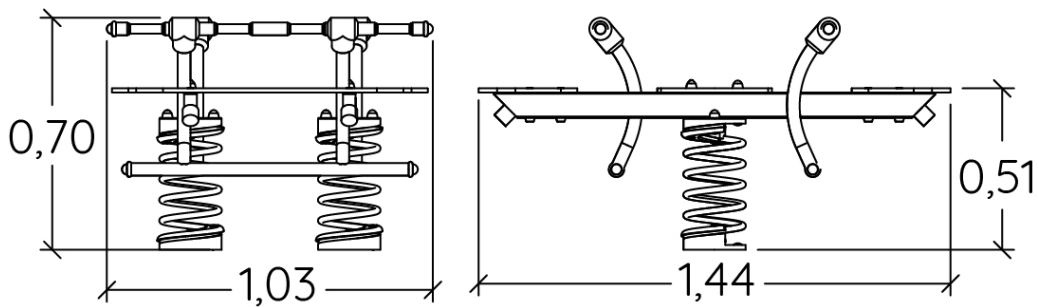

2+

6

0,7m

1 = 1,44m  
2 = 1,03m  
3 = 0,7m

Physical inclusion  
Sensory inclusion  
Cognitive inclusion

Play value : **4**

role play

x1

## Installation of equipment

**IMPORTANT:** It is essential to refer to the installation instructions for information on the size of the safety areas.

-  Impact area (minimum normative surface)
-  Free space

		
1	0,70m	11,5m <sup>2</sup>

1

02h15

0m<sup>3</sup>

11.5m<sup>2</sup>

74kg

25kg

EN  
1176