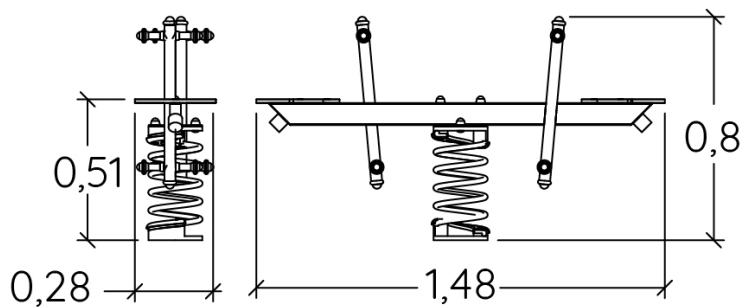

2+

2

0,7m

1 = 1,48m  
2 = 0,28m  
3 = 0,8m

Physical inclusion  
Sensory inclusion  
Cognitive inclusion

Play value :

4

role play

## Installation of equipment

**IMPORTANT:** It is essential to refer to the installation instructions for information on the size of the safety areas.

-  Impact area (minimum normative surface)
-  Free space