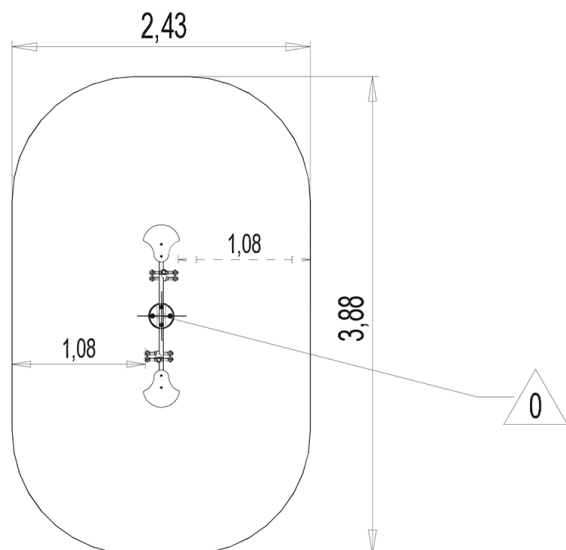

2+

2

0,7m

1 = 1,48m  
2 = 0,28m  
3 = 0,8m

Physical inclusion  
Sensory inclusion  
Cognitive inclusion

Play value :

4

role play

x1

meeting

x1

balancing

x1

Oscillate

x1

## Installation of equipment

**IMPORTANT:** It is essential to refer to the installation instructions for information on the size of the safety areas.

-  Impact area (minimum normative surface)
-  Free space

		
1	0,7m	9m <sup>2</sup>

1

1h15

0m<sup>3</sup>

9m<sup>2</sup>

27kg

8kg

EN  
1176