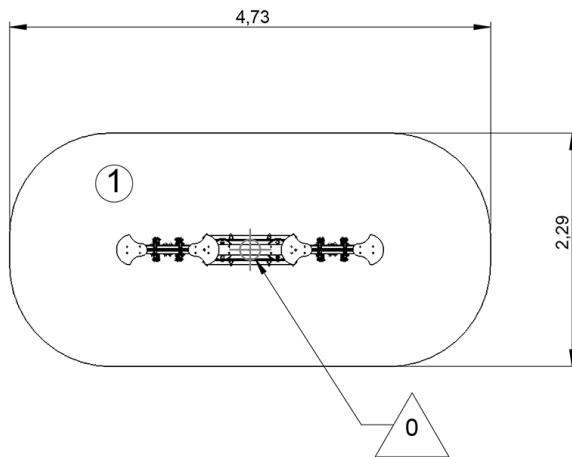

2+

4

0,75m

1 = 2,63m
2 = 0,3m
3 = 0,85m

Physical inclusion
Sensory inclusion
Cognitive inclusion

Play value : **4**

role play

meeting

balancing

Oscillate

x1

x1

x1

x1

Installation of equipment

IMPORTANT: It is essential to refer to the installation instructions for information on the size of the safety areas.

-  Impact area (minimum normative surface)
-  Free space

		
1	0,75m	10m ²

2

00h45

0m³

10m²

85kg

66kg