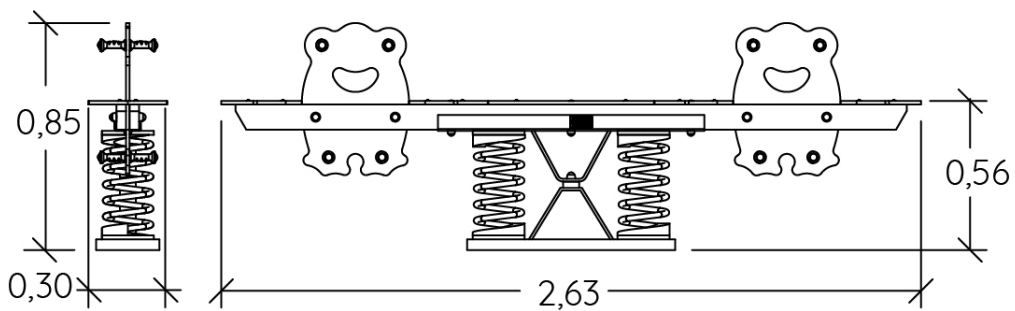

2+

4

0,75m

1 = 2,63m
2 = 0,3m
3 = 0,85m

Physical inclusion
Sensory inclusion
Cognitive inclusion

Play value : **4**

role play

meeting

balancing

Oscillate

x1

x1

x1

x1

Installation of equipment

IMPORTANT: It is essential to refer to the installation instructions for information on the size of the safety areas.

-  Impact area (minimum normative surface)
-  Free space

		
1	0,75m	10m ²

2

00h45

0m³

10m²

85kg

66kg