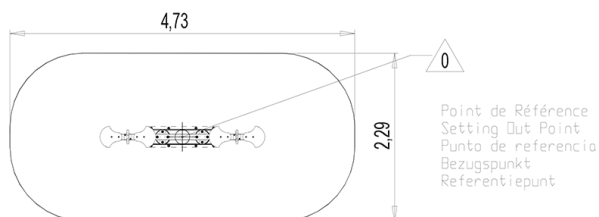

## Installation of equipment

**IMPORTANT:** It is essential to refer to the installation instructions for information on the size of the safety areas.

-  Impact area (minimum normative surface)
-  Free space

		
1	0,75m	10m <sup>2</sup>

2

0m<sup>3</sup>

10m<sup>2</sup>

64kg

45kg

EN  
1176