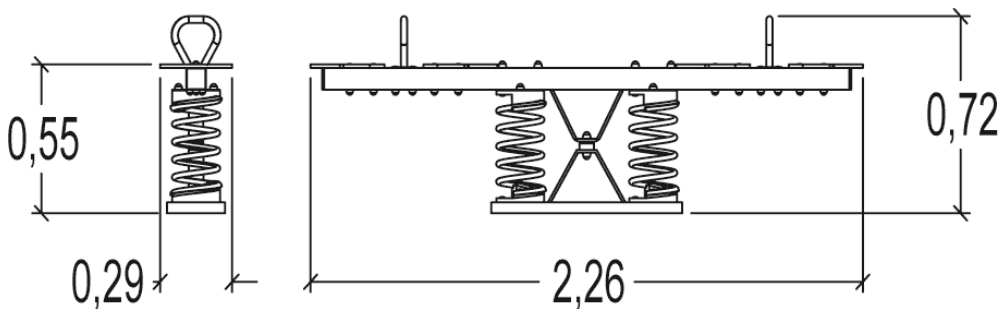

2+

4

0,75m

1 = 2,26m  
2 = 0,29m  
3 = 0,72m

Physical inclusion  
Sensory inclusion  
Cognitive inclusion

Play value :

4

role play

## Installation of equipment

**IMPORTANT:** It is essential to refer to the installation instructions for information on the size of the safety areas.

-  Impact area (minimum normative surface)
-  Free space

		
1	0,75m	10m <sup>2</sup>

2

0m<sup>3</sup>

10m<sup>2</sup>

64kg

45kg

EN  
1176