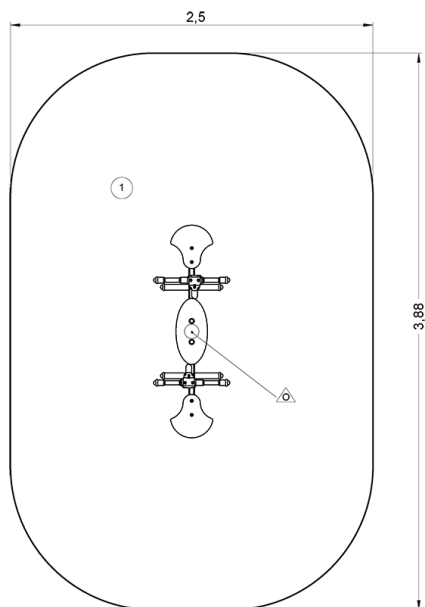

2+

2

0,7m

1 = 1,48m  
2 = 0,53m  
3 = 0,73m

Physical inclusion  
Sensory inclusion  
Cognitive inclusion

Play value :

4

role play

x1

meeting

x1

balancing

x1

Oscillate

x1

## Installation of equipment

**IMPORTANT:** It is essential to refer to the installation instructions for information on the size of the safety areas.

-  Impact area (minimum normative surface)
-  Free space

		
1	0,7m	9m <sup>2</sup>

1

01h15

0m<sup>3</sup>

9m<sup>2</sup>

35kg

19kg

EN  
1176