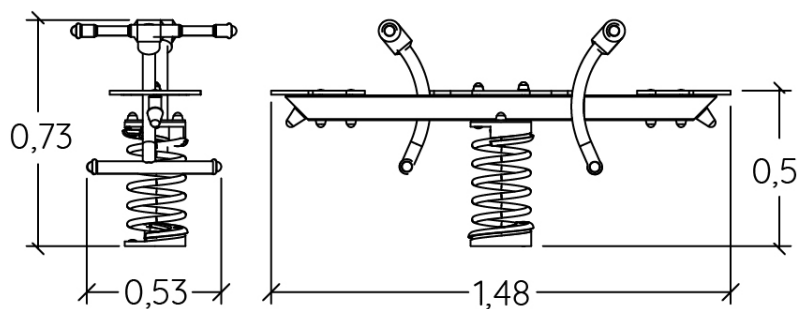

2+

2

0,7m

1 = 1,48m  
2 = 0,53m  
3 = 0,73m

Physical inclusion  
Sensory inclusion  
Cognitive inclusion

Play value :

4

role play

## Installation of equipment

**IMPORTANT:** It is essential to refer to the installation instructions for information on the size of the safety areas.

-  Impact area (minimum normative surface)
-  Free space

		
1	0,7m	9m <sup>2</sup>

1

01h15

0m<sup>3</sup>

9m<sup>2</sup>

35kg

19kg

EN  
1176