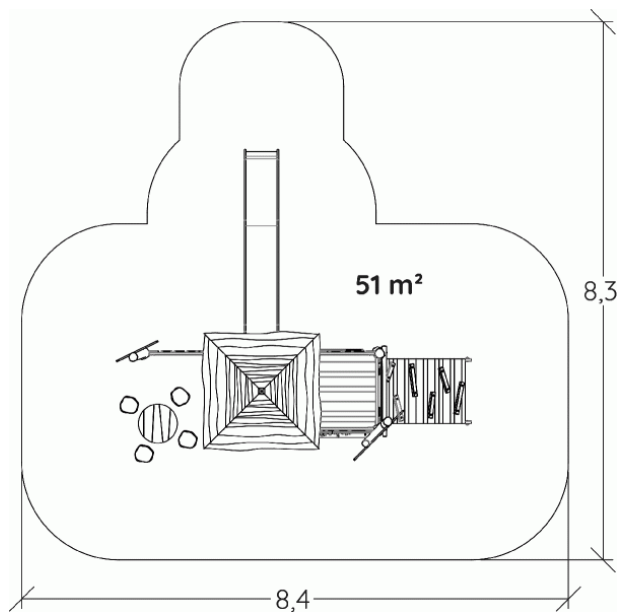

climbing

x2

Installation of equipment

IMPORTANT: It is essential to refer to the installation instructions for information on the size of the safety areas.

-  Impact area (minimum normative surface)
-  Free space

		
1	1,77m	52m ²

0

0.06m³

51m²

-

-

EN
1176