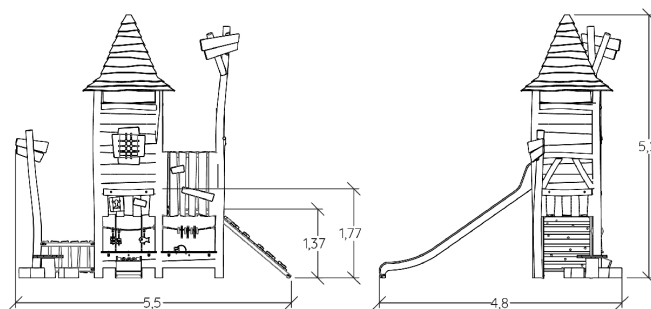

 **2+**
 **23**
 **1,77m**

 1 = 5,5m
 2 = 4,8m
 3 = 5,2m

Physical inclusion
Sensory inclusion
Cognitive inclusion

Play value :

25

role play	meeting	resting	handling	hiding	taking shelter	tactile stimulation	visual stimulation
							
x1	x3	x4	x4	x1	x2	x5	x3

climbing

x2

Installation of equipment

IMPORTANT: It is essential to refer to the installation instructions for information on the size of the safety areas.

-  Impact area (minimum normative surface)
-  Free space

		
1	1,77m	52m ²

0

0.06m³

51m²

-

-

EN
1176