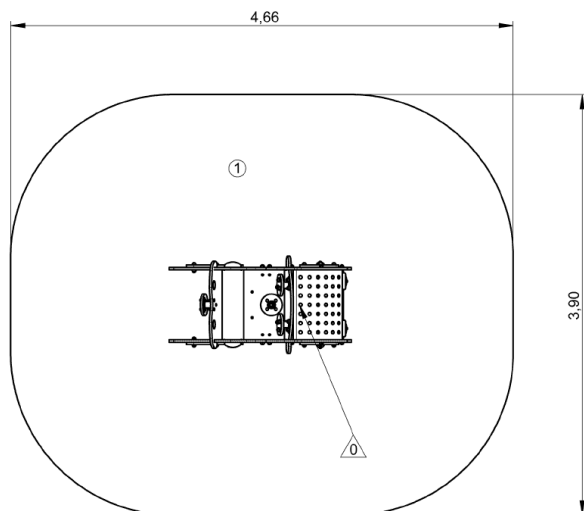

meeting

resting

handling

x1

x1

x1

x1

## Installation of equipment

**IMPORTANT:** It is essential to refer to the installation instructions for information on the size of the safety areas.

-  Impact area (minimum normative surface)
-  Free space

		
1	0,5m	16,5m <sup>2</sup>

2

03h00

0.2m<sup>3</sup>

16.5m<sup>2</sup>

83kg

9kg

EN  
1176