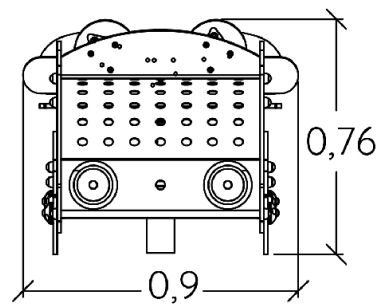

2-6

3

0,5m

1 = 1,69m  
2 = 0,9m  
3 = 0,76m

Physical inclusion  
Sensory inclusion  
Cognitive inclusion

Play value :

4

role play

meeting

resting

handling

x1

x1

x1

x1

## Installation of equipment

**IMPORTANT:** It is essential to refer to the installation instructions for information on the size of the safety areas.

-  Impact area (minimum normative surface)
-  Free space