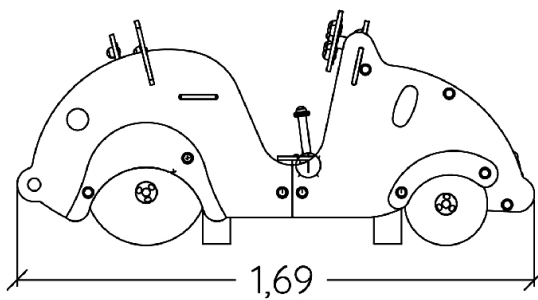

2-6

3

0,5m

1 = 1,69m  
2 = 0,9m  
3 = 0,76m

Physical inclusion  
Sensory inclusion  
Cognitive inclusion

Play value :

4

role play

meeting

resting

handling

x1

x1

x1

x1

		
1	0,5m	16,5m <sup>2</sup>

2

03h00

0.2m<sup>3</sup>

16.5m<sup>2</sup>

83kg

9kg

EN  
1176