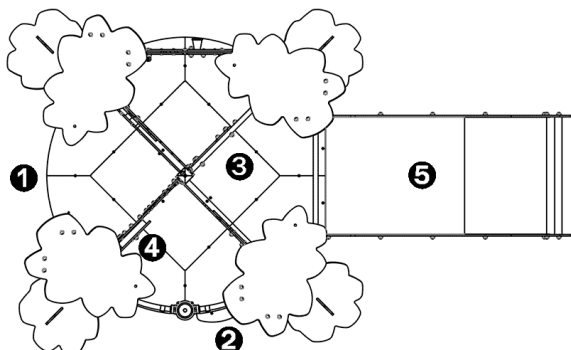

x3

swinging

x2

hiding

x1

taking shelter

x1

thinking

x1

sound stimulation

x2

tactile stimulation

x4

visual stimulation

x3

climbing

x1

Components

- ❶ Butterfly play panel
- ❷ Shop
- ❸ 2-seater suspended seats
- ❹ Panneau ludique disque sonore
- ❺ plate-forme Ht : 1,17 m

Installation of equipment

IMPORTANT: It is essential to refer to the installation instructions for information on the size of the safety areas.