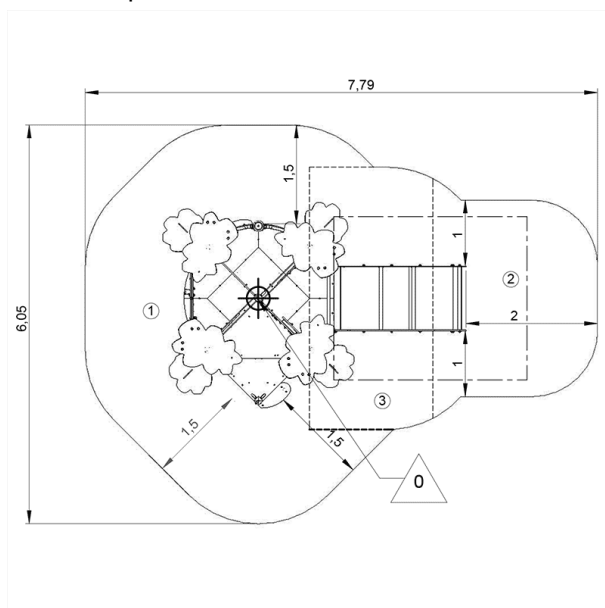

x1

Components

- ❶ Butterfly play panel
- ❷ Shop
- ❸ 2-seater suspended seats
- ❹ Panneau ludique disque sonore
- ❺ plate-forme Ht : 1,17 m

Installation of equipment

IMPORTANT: It is essential to refer to the installation instructions for information on the size of the safety areas.

-  Impact area (minimum normative surface)
-  Free space

1	0,6m	18,5m ²
2	1m	7,5m ²
3	1,17m	7,5m ²

2

18h00

1.3m³

33.5m²

727kg

46kg