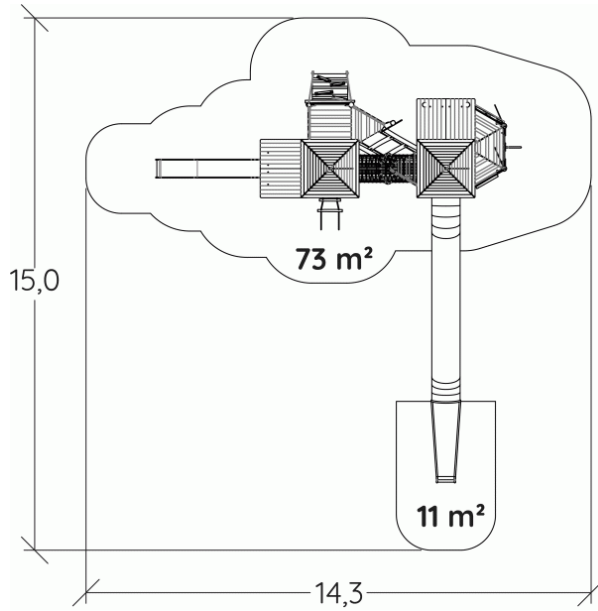

visual stimulation

x7

climbing

x10

getting across

x2

Installation of equipment

IMPORTANT: It is essential to refer to the installation instructions for information on the size of the safety areas.

-  Impact area (minimum normative surface)
-  Free space

		
1	2,10m	84m ²

0

00h00

0.39m³

84m²

-

-