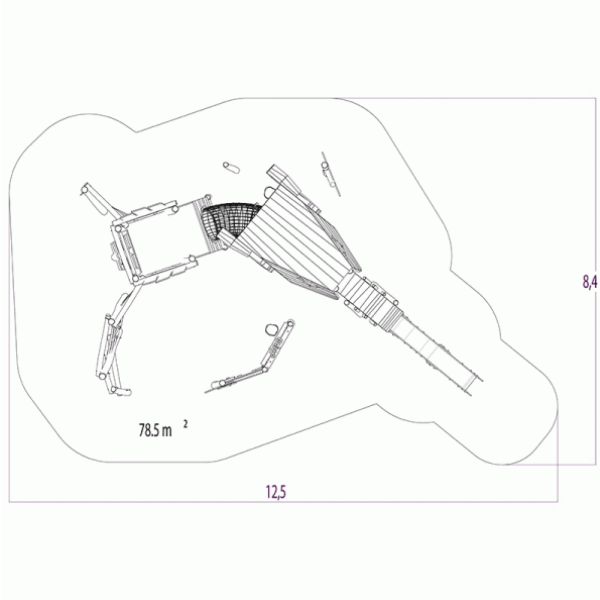

2+

37

2,24m

1 = 9,2m
2 = 5,6m
3 = 4,5m

Physical inclusion
Sensory inclusion
Cognitive inclusion

Play value : **28**

climbing x2	role play x1	sliding x1	meeting x2	resting x1	handling x4	crawling x1	hiding x1
tactile stimulation x4	visual stimulation x5	climbing x4	getting across x2				

Installation of equipment

IMPORTANT: It is essential to refer to the installation instructions for information on the size of the safety areas.

-  Impact area (minimum normative surface)
-  Free space

		
1	2,24m	78,5m ²

0

00h00

1.01m³

78.5m²

-

-

EN
1176