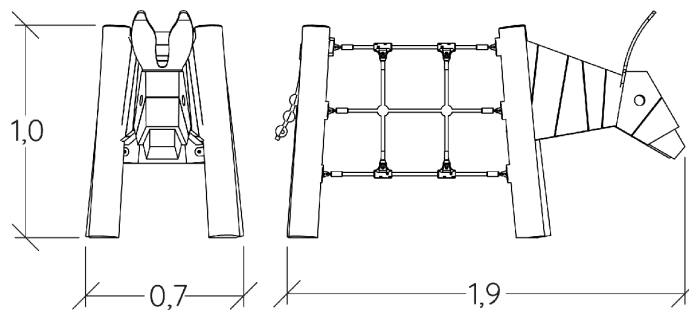

2+ 6 0,9m

1 = 1,91m
2 = 0,71m
3 = 1m

Physical inclusion
Sensory inclusion
Cognitive inclusion

Play value :

6

role play

meeting

crawling

IMPORTANT: It is essential to refer to the installation instructions for information on the size of the safety areas.

-  Impact area (minimum normative surface)
-  Free space

		
1	0,90m	17m ²

2

04h00

0.51m³

17m²

144kg

135kg

EN
1176