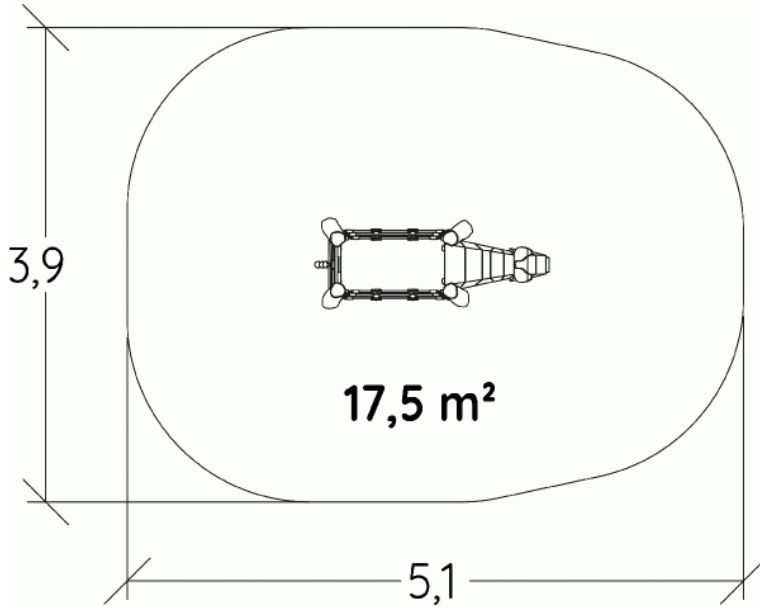

2+ 6 0,9m

1 = 1,91m
2 = 0,71m
3 = 1m

Physical inclusion
Sensory inclusion
Cognitive inclusion

Play value :

6

role play

meeting

crawling

IMPORTANT: It is essential to refer to the installation instructions for information on the size of the safety areas.

-  Impact area (minimum normative surface)
-  Free space

		
1	0,90m	17m ²

2

04h00

0.51m³

17m²

144kg

135kg

EN
1176