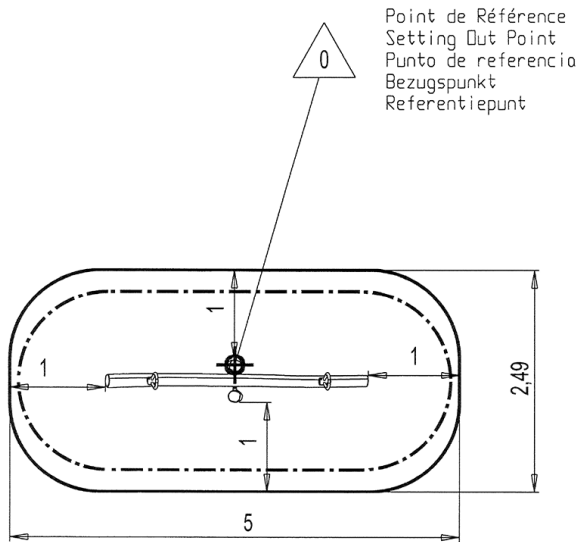

swinging

x1

balancing

x1

Installation of equipment

IMPORTANT: It is essential to refer to the installation instructions for information on the size of the safety areas.

-  Impact area (minimum normative surface)
-  Free space

	
1	1,17m
	12m ²

2

01h00

0.16m³

12m²

93kg

48kg

EN
1176