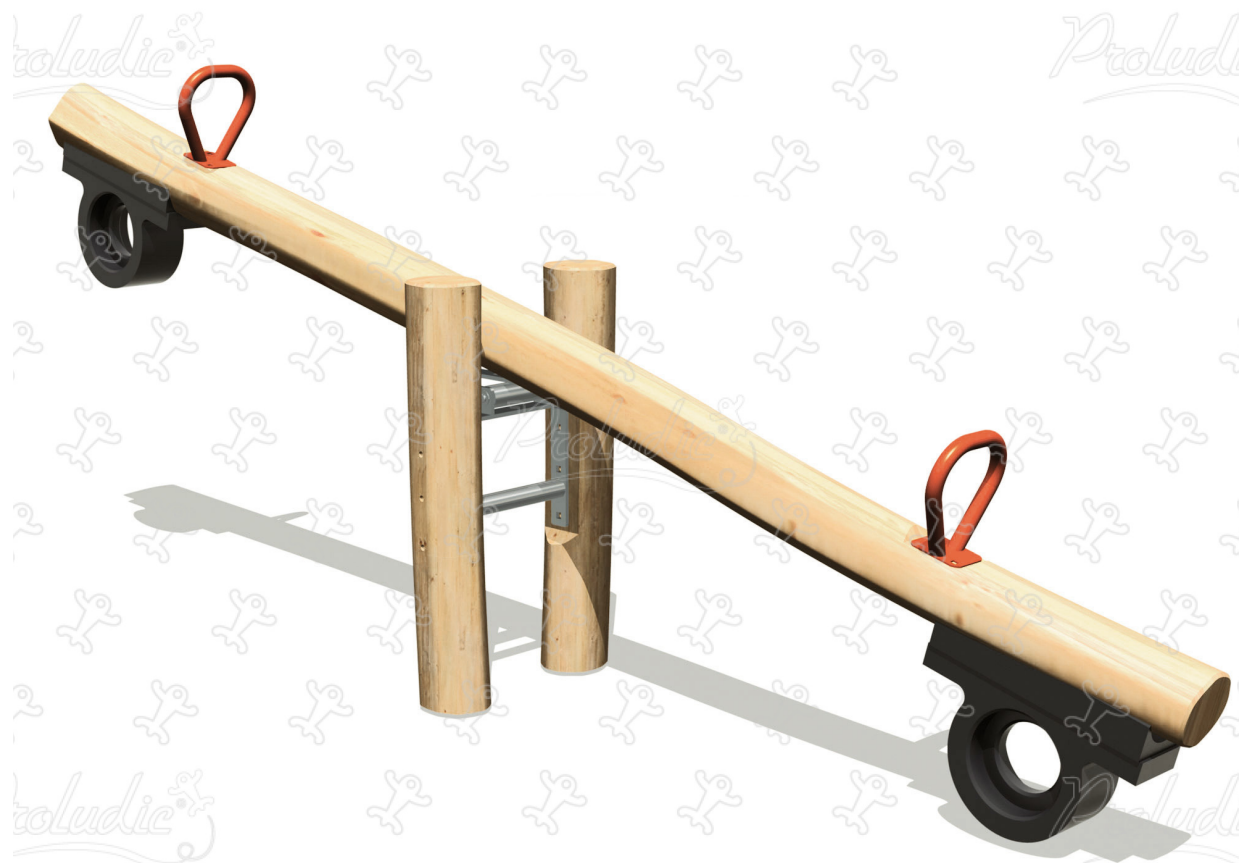

3+

2

1,17m

1 = 3m
2 = 0,5m
3 = 1,12m

Physical inclusion
Sensory inclusion
Cognitive inclusion

Play value : **3**

meeting

x1

swinging

x1

balancing

x1

Installation of equipment

IMPORTANT: It is essential to refer to the installation instructions for information on the size of the safety areas.

-  Impact area (minimum normative surface)
-  Free space

	
1	1,17m
	12m ²

2

01h00

0.16m³

12m²

93kg

48kg

EN
1176