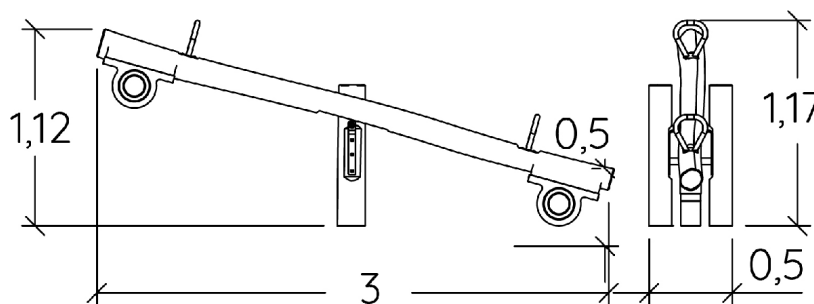

3+

2

1,17m

1 = 3m
2 = 0,5m
3 = 1,12m

Physical inclusion
Sensory inclusion
Cognitive inclusion

Play value : **3**

meeting

x1

swinging

x1

balancing

x1

Installation of equipment

IMPORTANT: It is essential to refer to the installation instructions for information on the size of the safety areas.

-  Impact area (minimum normative surface)
-  Free space

	
1	1,17m
	12m ²

2

01h00

0.16m³

12m²

93kg

48kg

EN
1176