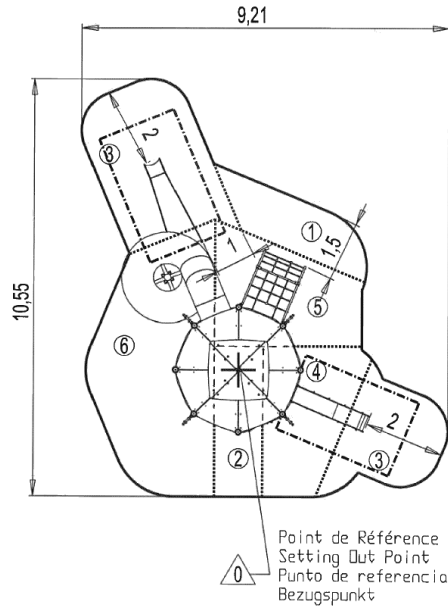

x3

sliding

x2

meeting

x1

hiding

x1

taking shelter

x1

tactile stimulation

x1

visual stimulation

x2

climbing

x4

Installation of equipment

IMPORTANT: It is essential to refer to the installation instructions for information on the size of the safety areas.

-  Impact area (minimum normative surface)
-  Free space

1	0,6m	5m ²
2	0,97m	5m ²
3	1m	17,5m ²
4	1,17m	8,5m ²
5	1,77m	9m ²
6	2,37m	17,5m ²

4

3.4m³

62.5m²

2877kg

925kg

EN
1176