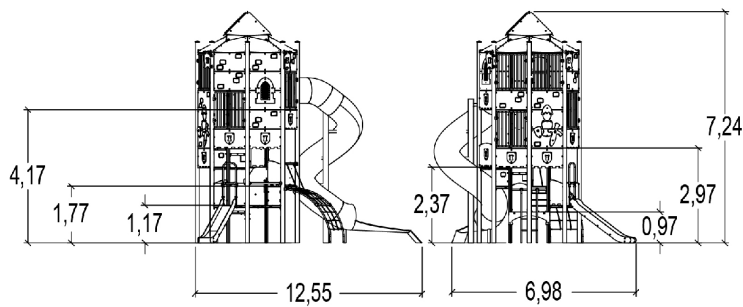

3+

25

2,37m

1 = 6,98m
2 = 12,55m
3 = 7,2m

Physical inclusion
Sensory inclusion
Cognitive inclusion

Play value :

15

role play

x3

sliding

x2

meeting

x1

hiding

x1

taking shelter

IMPORTANT: It is essential to refer to the installation instructions for information on the size of the safety areas.

-  Impact area (minimum normative surface)
-  Free space

1	0,6m	5m ²
2	0,97m	5m ²
3	1m	17,5m ²
4	1,17m	8,5m ²
5	1,77m	9m ²
6	2,37m	17,5m ²

4

3.4m³

62.5m²

2877kg

925kg

EN
1176