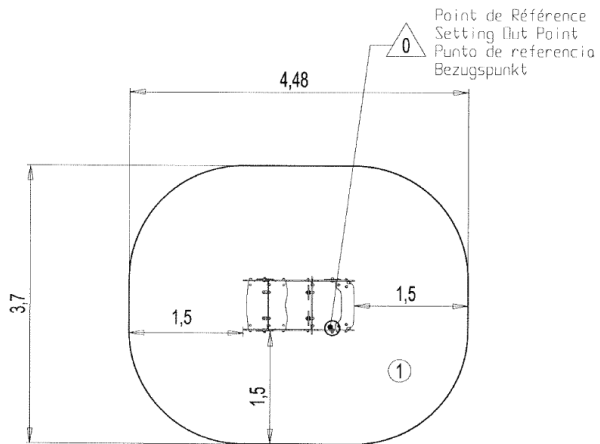

## Installation of equipment

**IMPORTANT:** It is essential to refer to the installation instructions for information on the size of the safety areas.

-  Impact area (minimum normative surface)
-  Free space

	
1	0,35m
	15m <sup>2</sup>

2

01h30

0.1m<sup>3</sup>

15m<sup>2</sup>

53kg

10kg

EN  
1176