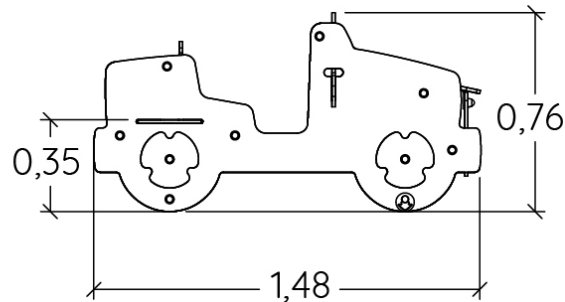

2-6

4

0,35m

1 = 1,48m  
2 = 0,78m  
3 = 0,76m

Physical inclusion  
Sensory inclusion  
Cognitive inclusion

Play value :

4

role play

## Installation of equipment

**IMPORTANT:** It is essential to refer to the installation instructions for information on the size of the safety areas.

-  Impact area (minimum normative surface)
-  Free space

	
1	0,35m
	15m <sup>2</sup>

2

01h30

0.1m<sup>3</sup>

15m<sup>2</sup>

53kg

10kg

EN  
1176