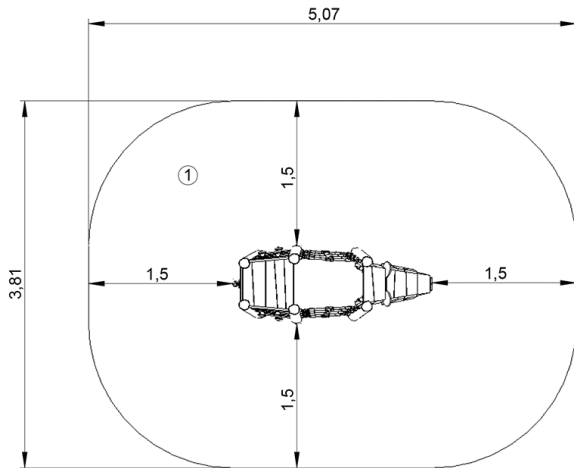

x1

climbing

x1

## Installation of equipment

**IMPORTANT:** It is essential to refer to the installation instructions for information on the size of the safety areas.

-  Impact area (minimum normative surface)
-  Free space

		
1	1m	17,5m <sup>2</sup>

2

01h00

0.2m<sup>3</sup>

17.5m<sup>2</sup>

142kg

135kg

EN  
1176