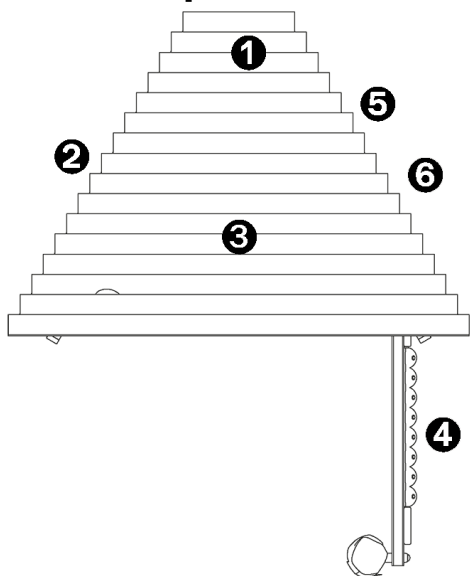

 **2+**
 **6**
 **0,6m**

 1 = 2,13m
 2 = 1,75m
 3 = 1,93m

Physical inclusion
Sensory inclusion
Cognitive inclusion

Play value :

12

role play	meeting	resting	handling	taking shelter	thinking	tactile stimulation	visual stimulation
							
x2	x2	x1	x2	x1	x1	x2	x1

Components

- ① Assise Maisonnette
- ② Palissade fenêtre gauche
- ③ Roof
- ④ Panneau ludique Boulier
- ⑤ Jeu Manipulation Bois
- ⑥ Palissage guichet maisonnette

Installation of equipment

IMPORTANT: It is essential to refer to the installation instructions for information on the size of the safety areas.

-  Impact area (minimum normative surface)
-  Free space

		
1	<0,6m	18,5m ²

2

08h00

0m³

18.5m²

228kg

35kg