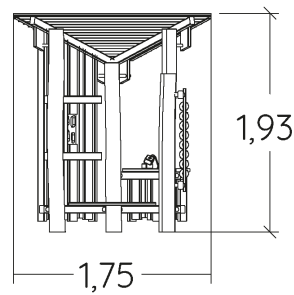

 **2+**
 **6**
 **0,6m**

 1 = 2,13m
 2 = 1,75m
 3 = 1,93m

Physical inclusion
Sensory inclusion
Cognitive inclusion

Play value :

12

role play	meeting	resting	handling	taking shelter	thinking	tactile stimulation	visual stimulation
							
x2	x2	x1	x2	x1	x1	x2	x1

Components

- ① Assise Maisonnette
- ② Palissade fenêtre gauche
- ③ Roof
- ④ Panneau ludique Boulier
- ⑤ Jeu Manipulation Bois
- ⑥ Palissage guichet maisonnette

Installation of equipment

IMPORTANT: It is essential to refer to the installation instructions for information on the size of the safety areas.

-  Impact area (minimum normative surface)
-  Free space

		
1	<0,6m	18,5m ²

2

08h00

0m³

18.5m²

228kg

35kg