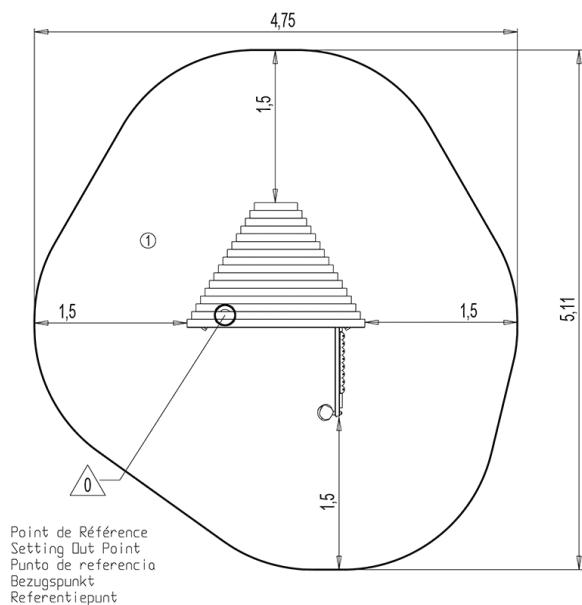

Components

- ① Assise Maisonnette
- ② Palissade fenêtre gauche
- ③ Roof
- ④ Panneau ludique Boulier
- ⑤ Jeu Manipulation Bois
- ⑥ Palissage guichet maisonnette

Installation of equipment

IMPORTANT: It is essential to refer to the installation instructions for information on the size of the safety areas.

-  Impact area (minimum normative surface)
-  Free space

		
1	<0,6m	18,5m ²

2

08h00

0m³

18.5m²

228kg

35kg