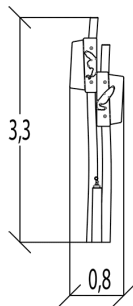

1 = 6,4m
2 = 0,8m
3 = 3,3m

Physical inclusion
Sensory inclusion
Cognitive inclusion

Play value :

4

role play

handling

thinking

visual stimulation

x1

x1

x1

x1

Installation of equipment

IMPORTANT: It is essential to refer to the installation instructions for information on the size of the safety areas.

-  Impact area (minimum normative surface)
-  Free space

		
1	0,00m	27m ²

2

1h00

0m³

27m²

110kg

107kg

EN
1176