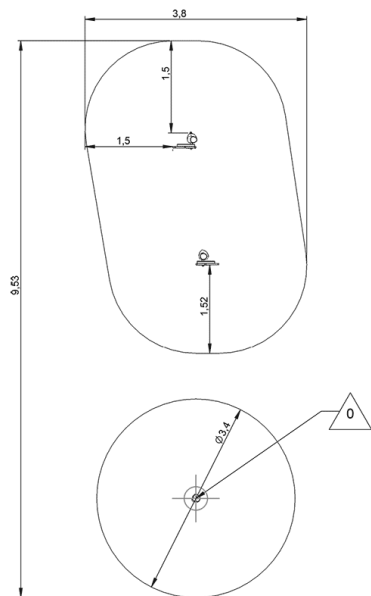

1 = 6,4m
2 = 0,8m
3 = 3,3m

Physical inclusion
Sensory inclusion
Cognitive inclusion

Play value :

4

role play

handling

thinking

visual stimulation

x1

x1

x1

x1

Installation of equipment

IMPORTANT: It is essential to refer to the installation instructions for information on the size of the safety areas.

-  Impact area (minimum normative surface)
-  Free space

		
1	0,00m	27m ²

2

1h00

0m³

27m²

110kg

107kg

EN
1176