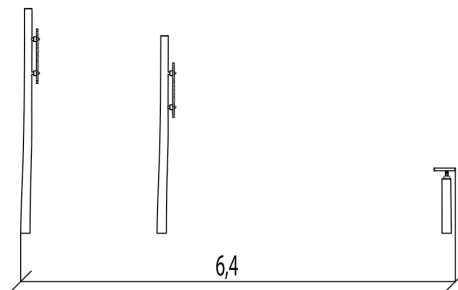

1 = 6,4m
2 = 0,8m
3 = 3,3m

Physical inclusion
Sensory inclusion
Cognitive inclusion

Play value :

4

role play

handling

thinking

visual stimulation

x1

x1

x1

x1

Installation of equipment

IMPORTANT: It is essential to refer to the installation instructions for information on the size of the safety areas.

-  Impact area (minimum normative surface)
-  Free space

		
1	0,00m	27m ²

2

1h00

0m³

27m²

110kg

107kg

EN
1176