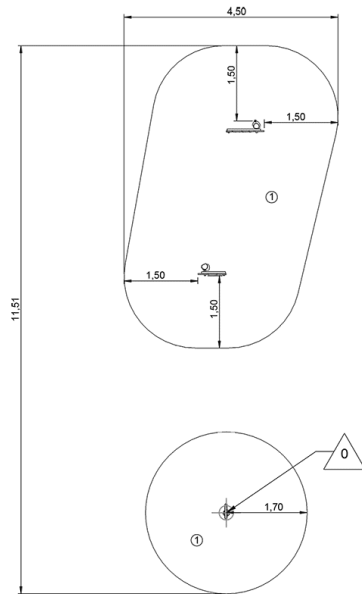

Physical inclusion
Sensory inclusion
Cognitive inclusion

Play value :

4

role play	handling	thinking	visual stimulation
x1	x1	x1	x1

Installation of equipment

IMPORTANT: It is essential to refer to the installation instructions for information on the size of the safety areas.

-  Impact area (minimum normative surface)
-  Free space

1	0m	31,5m ²
---	----	--------------------

2

2h00

0.06m³

31.5m²

104kg

97kg