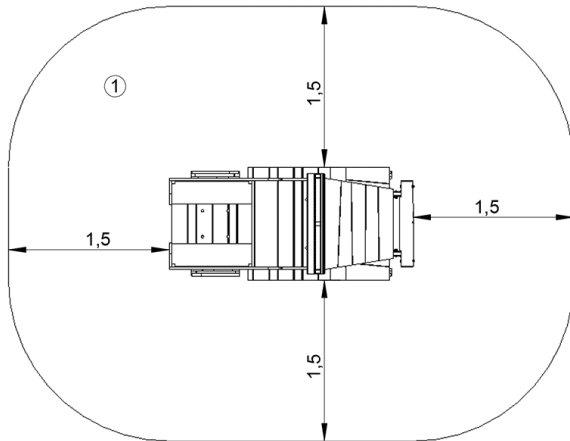

IMPORTANT: It is essential to refer to the installation instructions for information on the size of the safety areas.

-  Impact area (minimum normative surface)
-  Free space

		
1	0,75m	19,5m ²

2

01h00

0.1m³

19.5m²

212kg

185kg

EN
1176