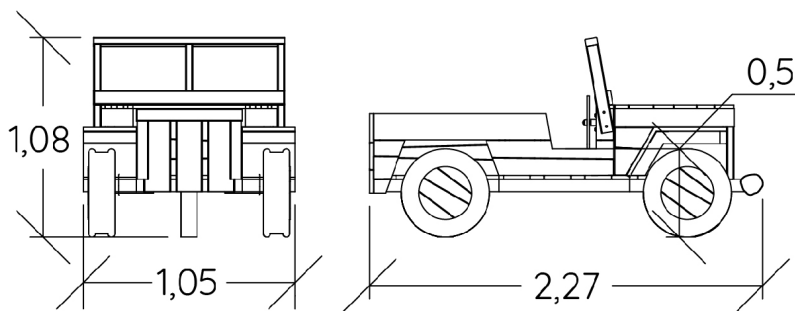

2+

6

0,75m

1 = 2,27m
2 = 1,05m
3 = 1,08m

Physical inclusion
Sensory inclusion
Cognitive inclusion

Play value :

4

role play

IMPORTANT: It is essential to refer to the installation instructions for information on the size of the safety areas.

-  Impact area (minimum normative surface)
-  Free space

		
1	0,75m	19,5m ²

2

01h00

0.1m³

19.5m²

212kg

185kg

EN
1176