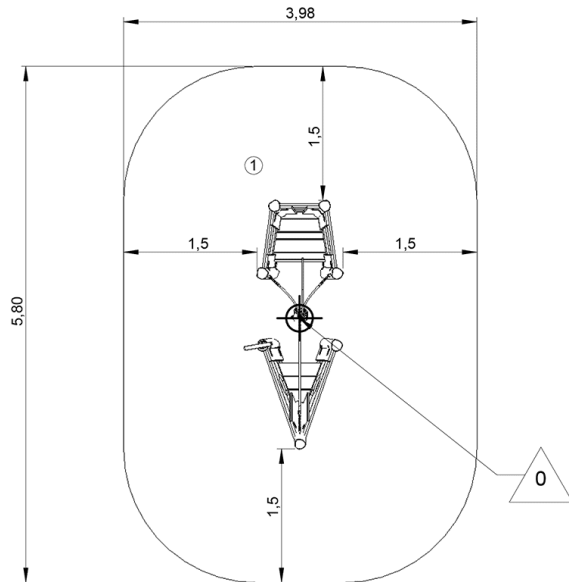

 1+
 8
 0,6m

 1 = 2,8m
 2 = 0,97m
 3 = 2,93m

Physical inclusion
 Sensory inclusion
 Cognitive inclusion

Play value :

5

role play	meeting	resting	hiding	visual stimulation
				
x1	x1	x1	x1	x1

Installation of equipment

IMPORTANT: It is essential to refer to the installation instructions for information on the size of the safety areas.

-  Impact area (minimum normative surface)
-  Free space

		
1	<0,6m	21,5m ²

2

01h00

0.4m³

21.5m²

247kg

230kg

EN
1176