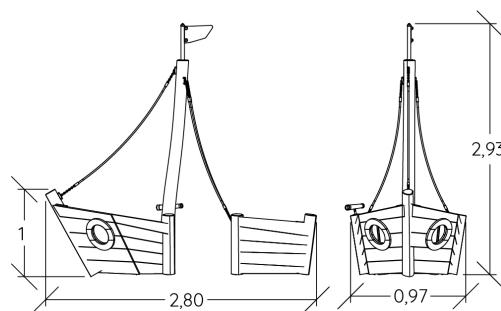

 1+
 8
 0,6m

 1 = 2,8m
 2 = 0,97m
 3 = 2,93m

Physical inclusion
 Sensory inclusion
 Cognitive inclusion

Play value :

5

role play	meeting	resting	hiding	visual stimulation
				
x1	x1	x1	x1	x1

Installation of equipment

IMPORTANT: It is essential to refer to the installation instructions for information on the size of the safety areas.

-  Impact area (minimum normative surface)
-  Free space

		
1	<0,6m	21,5m ²

2

01h00

0.4m³

21.5m²

247kg

230kg

EN
1176