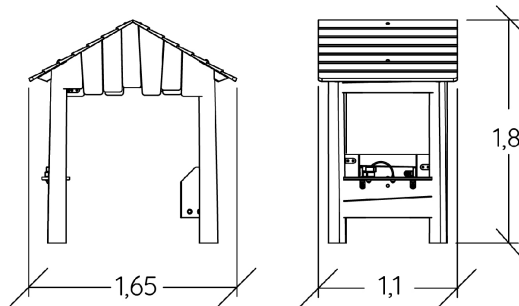

 1+
 8
 0,6m

 1 = 1,65m
 2 = 1,1m
 3 = 1,8m

Physical inclusion
 Sensory inclusion
 Cognitive inclusion

Play value :

6

role play

x1

meeting

x1

resting

x1

handling

x1

hiding

x1

taking shelter

x1

Installation of equipment

IMPORTANT: It is essential to refer to the installation instructions for information on the size of the safety areas.

-  Impact area (minimum normative surface)
-  Free space

		
1	<0,6m	17,5m ²

2

01h00

0m³

17.5m²

214kg

212kg

EN
1176