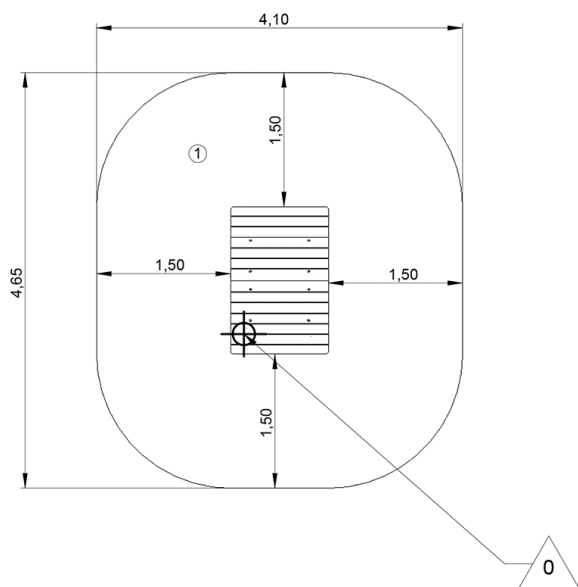

x1

resting

x1

handling

x1

hiding

x1

taking shelter

x1

Installation of equipment

IMPORTANT: It is essential to refer to the installation instructions for information on the size of the safety areas.

-  Impact area (minimum normative surface)
-  Free space

		
1	<0,6m	17,5m ²

2

01h00

0m³

17.5m²

214kg

212kg

EN
1176