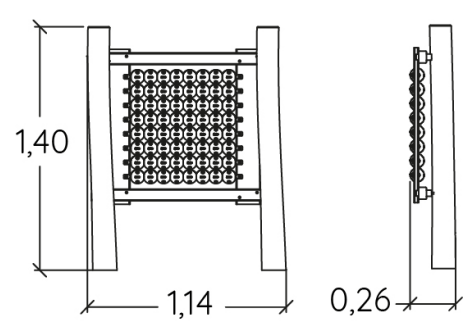

Physical inclusion
Sensory inclusion
Cognitive inclusion

Play value : **4**

role play	handling	thinking	tactile stimulation
x1	x1	x1	x1

Installation of equipment

IMPORTANT: It is essential to refer to the installation instructions for information on the size of the safety areas.

-  Impact area (minimum normative surface)
-  Free space

		
1	<0,6m	11,5m ²

2

01h00

0.07m³

11.5m²

72kg

25kg