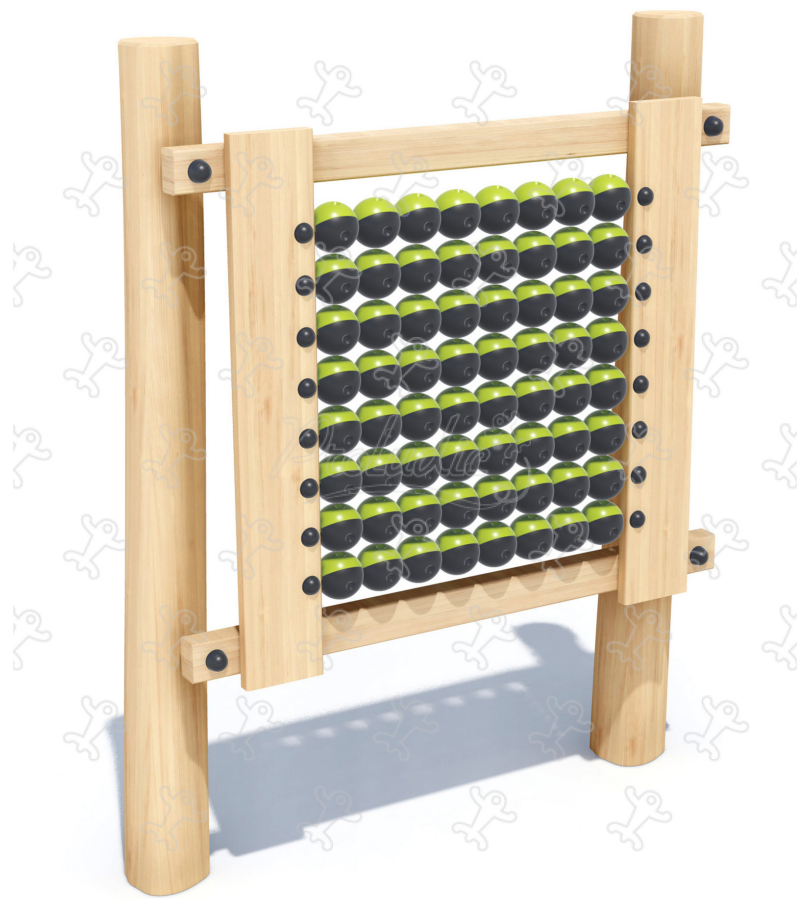

Physical inclusion
Sensory inclusion
Cognitive inclusion

Play value : **4**

role play	handling	thinking	tactile stimulation
x1	x1	x1	x1

Installation of equipment

IMPORTANT: It is essential to refer to the installation instructions for information on the size of the safety areas.

-  Impact area (minimum normative surface)
-  Free space

		
1	<0,6m	11,5m ²

2

01h00

0.07m³

11.5m²

72kg

25kg