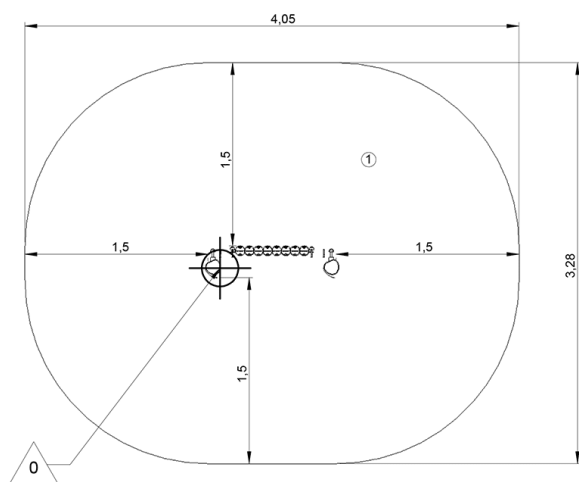

Physical inclusion
Sensory inclusion
Cognitive inclusion

Play value : **4**

role play	handling	thinking	tactile stimulation
x1	x1	x1	x1

Installation of equipment

IMPORTANT: It is essential to refer to the installation instructions for information on the size of the safety areas.

-  Impact area (minimum normative surface)
-  Free space

		
1	<0,6m	11,5m ²

2

01h00

0.07m³

11.5m²

72kg

25kg