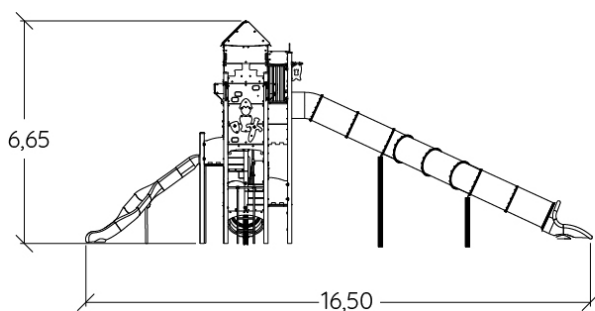

3+

40

2,37m

1 = 16,5m
2 = 15,3m
3 = 6,65m

Physical inclusion
Sensory inclusion
Cognitive inclusion

Play value : **26**

climbing

x1

getting across

x1

Installation of equipment

IMPORTANT: It is essential to refer to the installation instructions for information on the size of the safety areas.

-  Impact area (minimum normative surface)
-  Free space