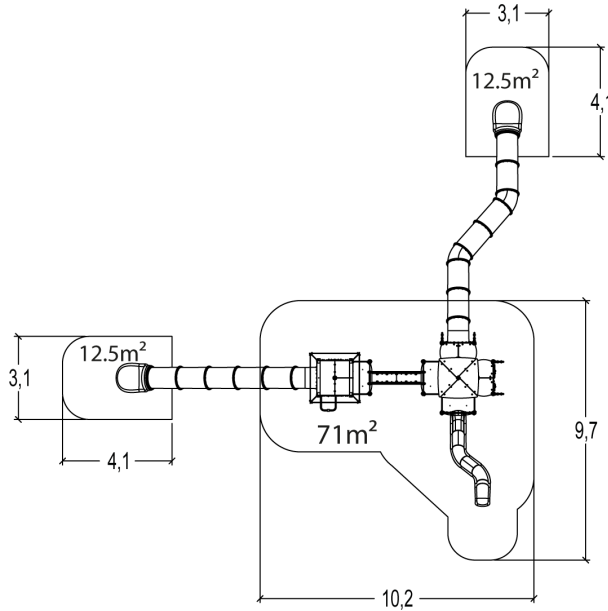

getting across

x1

Installation of equipment

IMPORTANT: It is essential to refer to the installation instructions for information on the size of the safety areas.

-  Impact area (minimum normative surface)
-  Free space

1	0,97m	15,5m ²
2	1m	35m ²
3	1,17m	14,5m ²
4	1,77m	14m ²
5	2,37m	17m ²

4

5.1m³

96m²

2950kg

42kg

EN
1176