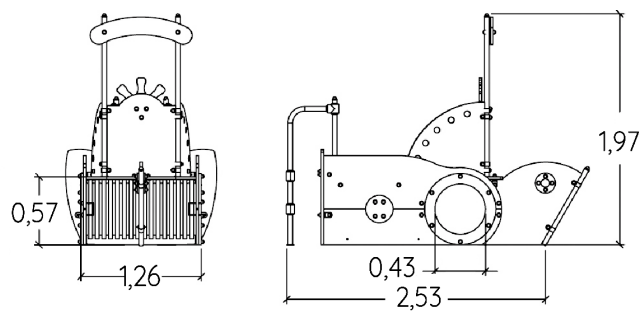

 2-6  
 6  
 0,6m  

 1 = 2,56m  
 2 = 1,27m  
 3 = 1,98m

Physical inclusion  
Sensory inclusion  
Cognitive inclusion

Play value : **7**

role play	meeting	resting	handling	crawling	hiding	climbing
						
x1	x1	x1	x1	x1	x1	x1

## Installation of equipment

**IMPORTANT:** It is essential to refer to the installation instructions for information on the size of the safety areas.

-  Impact area (minimum normative surface)
-  Free space

		
1	0,6m	22m <sup>2</sup>

2

5h30

0.2m<sup>3</sup>

22m<sup>2</sup>

151kg

32kg

EN  
1176