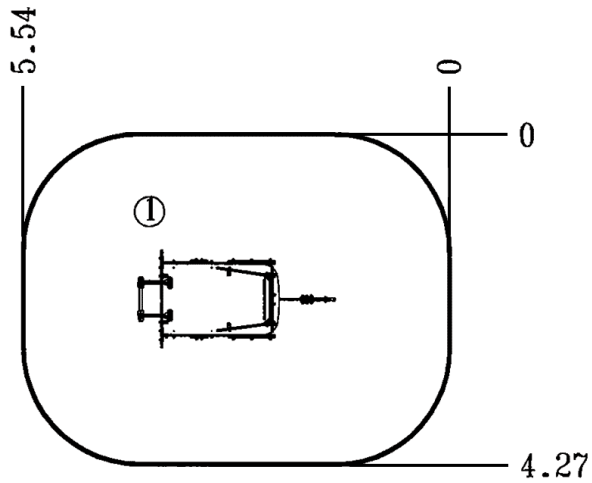

 2-6  
 6  
 0,6m  

 1 = 2,56m  
 2 = 1,27m  
 3 = 1,98m

Physical inclusion  
Sensory inclusion  
Cognitive inclusion

Play value : **7**

role play	meeting	resting	handling	crawling	hiding	climbing
						
x1	x1	x1	x1	x1	x1	x1

## Installation of equipment

**IMPORTANT:** It is essential to refer to the installation instructions for information on the size of the safety areas.

-  Impact area (minimum normative surface)
-  Free space

		
1	0,6m	22m <sup>2</sup>

2

5h30

0.2m<sup>3</sup>

22m<sup>2</sup>

151kg

32kg

EN  
1176