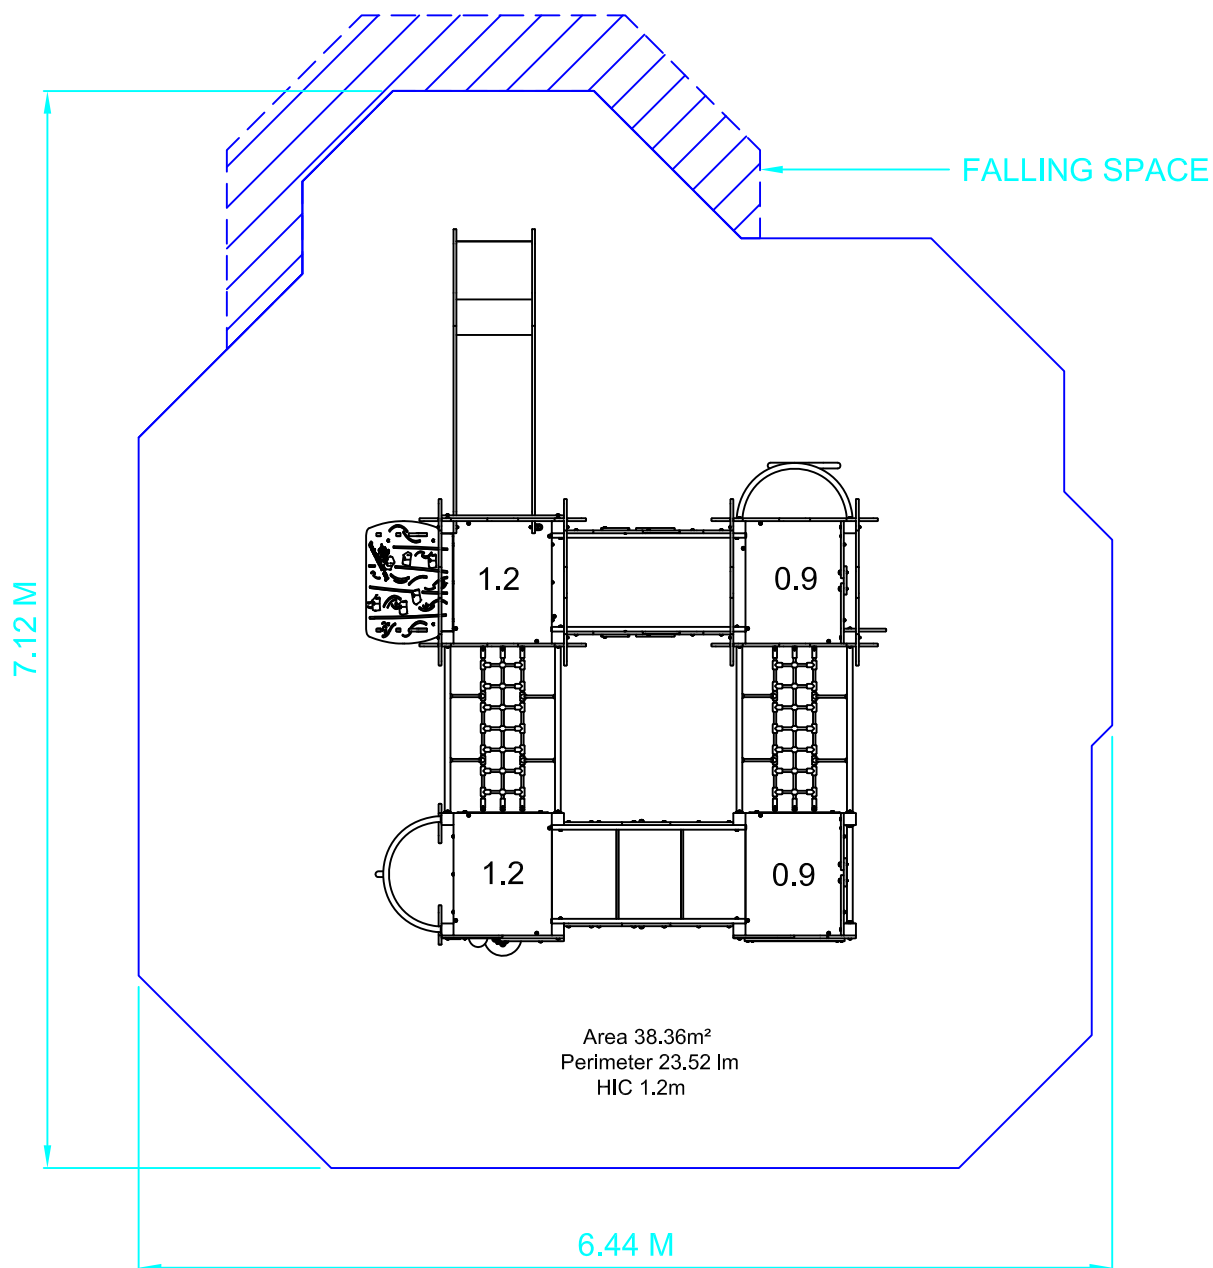

Armour FTW020 Rev 00

Drawn By PM Scale 1:50 @ A4 Date 20.03.25

design
make
play
SutcliffePlay

SAFETY SURFACING
AREA 38.36m²
PERIMETER 23.52 Im
HIC 1.2M

PRODUCT SPECIFICS
Age Range 3 - 8 Years
Play Type Physical, Social, Imaginative,
Challenging and Intellectual.

DO NOT SCALE FROM THIS DRAWING
THIS DRAWING MUST NOT BE USED
FOR INSTALLATION PURPOSES.