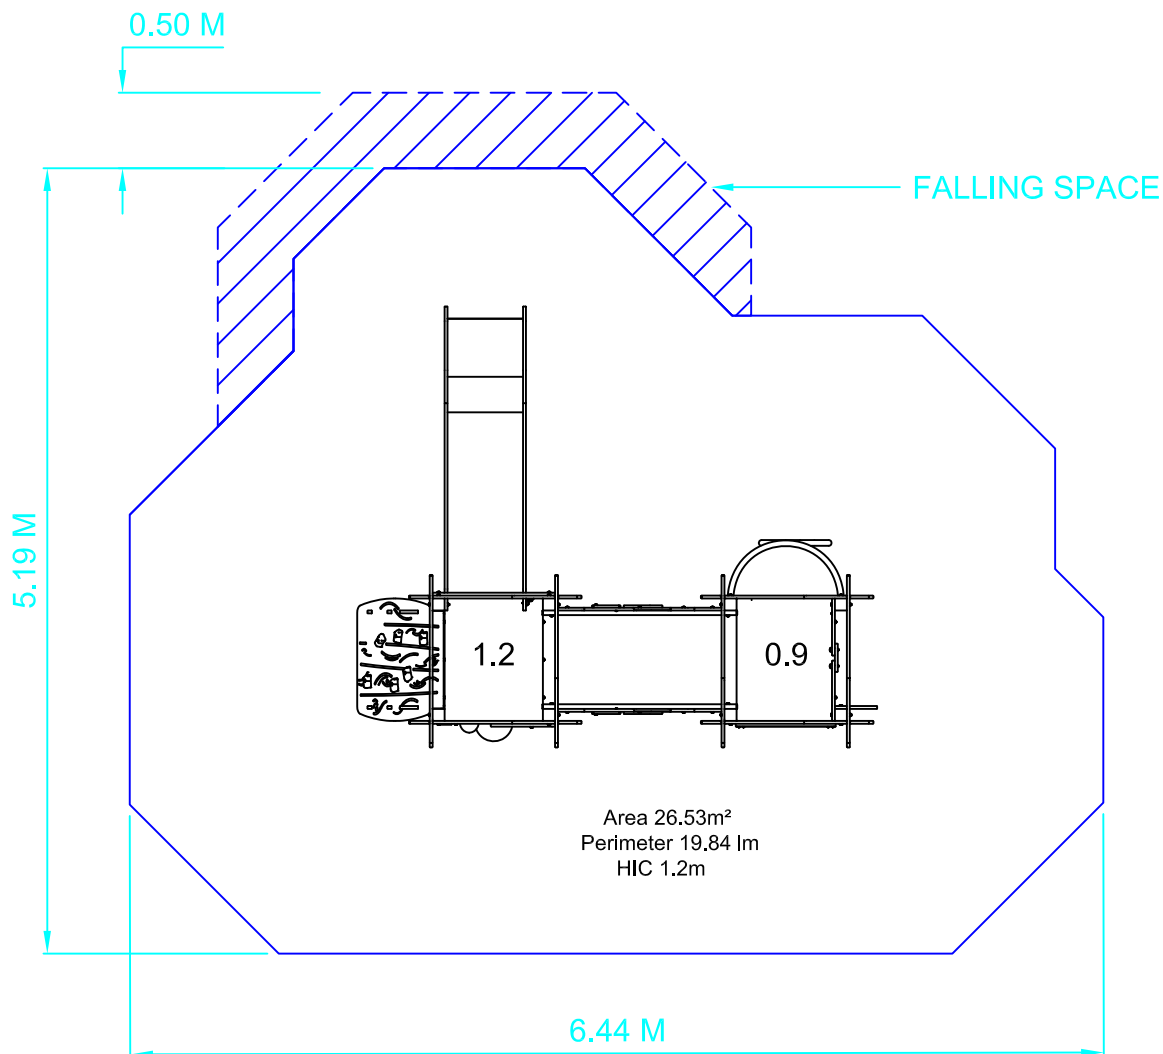

## FTW022 Rev 00

Drawn By PM Scale 1:50 @ A4 Date 20.03.25

design  
make  
play  
**SutcliffePlay**

SAFETY SURFACING  
AREA 26.53m<sup>2</sup>  
PERIMETER 19.84 Im  
HIC 1.2M

PRODUCT SPECIFICS  
Age Range 3 - 8 Years  
Play Type Physical, Social, Imaginative,  
Challenging and Intellectual.

DO NOT SCALE FROM THIS DRAWING  
THIS DRAWING MUST NOT BE USED  
FOR INSTALLATION PURPOSES.