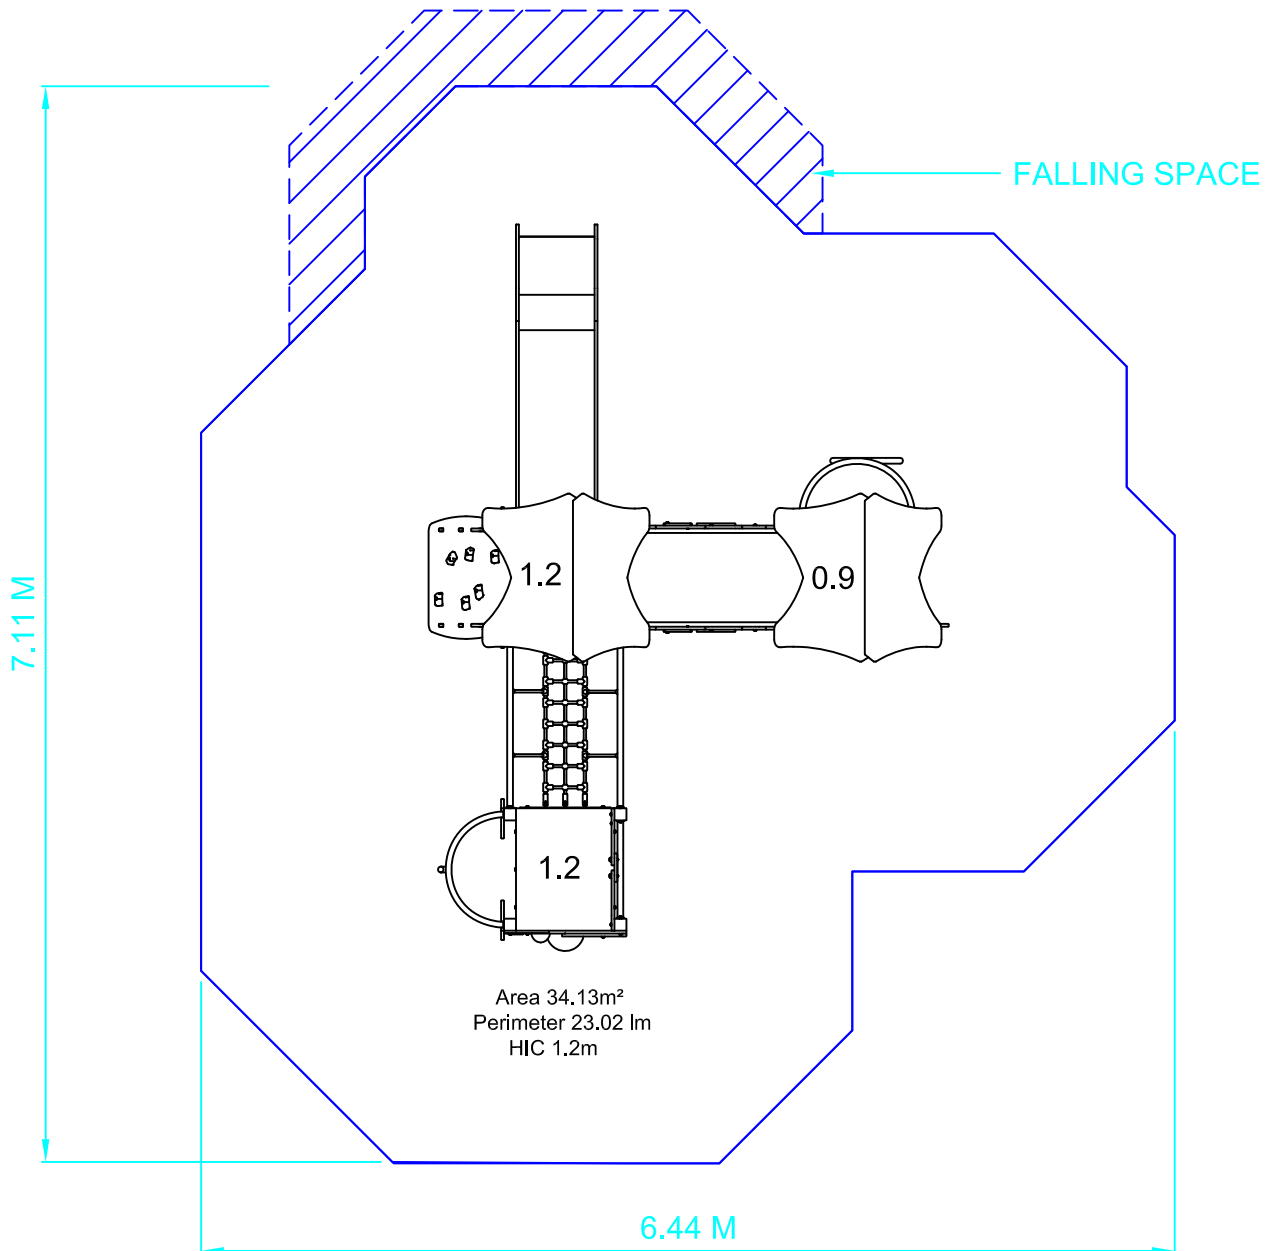

Unicorn FTW011 Rev 00

Drawn By PM Scale 1:50 @ A4 Date 20.03.25

design
make
play
SutcliffePlay

SAFETY SURFACING
AREA 34.13m²
PERIMETER 23.02 Im
HIC 1.2M

PRODUCT SPECIFICS
Age Range 3 - 8 Years
Play Type Physical, Social, Imaginative,
Challenging and Intellectual.

DO NOT SCALE FROM THIS DRAWING
THIS DRAWING MUST NOT BE USED
FOR INSTALLATION PURPOSES.