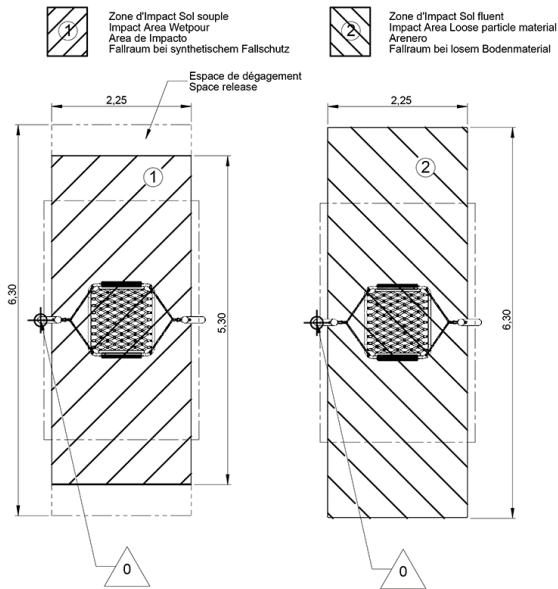

x1

resting

x1

swinging

x1

## Installation of equipment

**IMPORTANT:** It is essential to refer to the installation instructions for information on the size of the safety areas.

———— Impact area (minimum normative surface)  
- - - - - Free space

		
1	0,94m	12m <sup>2</sup>

2

01h00

0.4m<sup>3</sup>

12m<sup>2</sup>

64kg

28kg