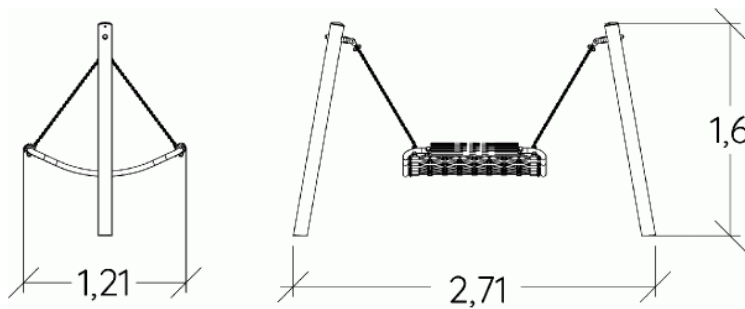

2+

5

0,94m

1 = 2,71m  
2 = 1,21m  
3 = 1,6m

Physical inclusion  
Sensory inclusion  
Cognitive inclusion

Play value :

3

meeting

x1

resting

x1

swinging

x1

## Installation of equipment

**IMPORTANT:** It is essential to refer to the installation instructions for information on the size of the safety areas.

———— Impact area (minimum normative surface)  
- - - - - Free space

		
1	0,94m	12m <sup>2</sup>

2

01h00

0.4m<sup>3</sup>

12m<sup>2</sup>

64kg

28kg