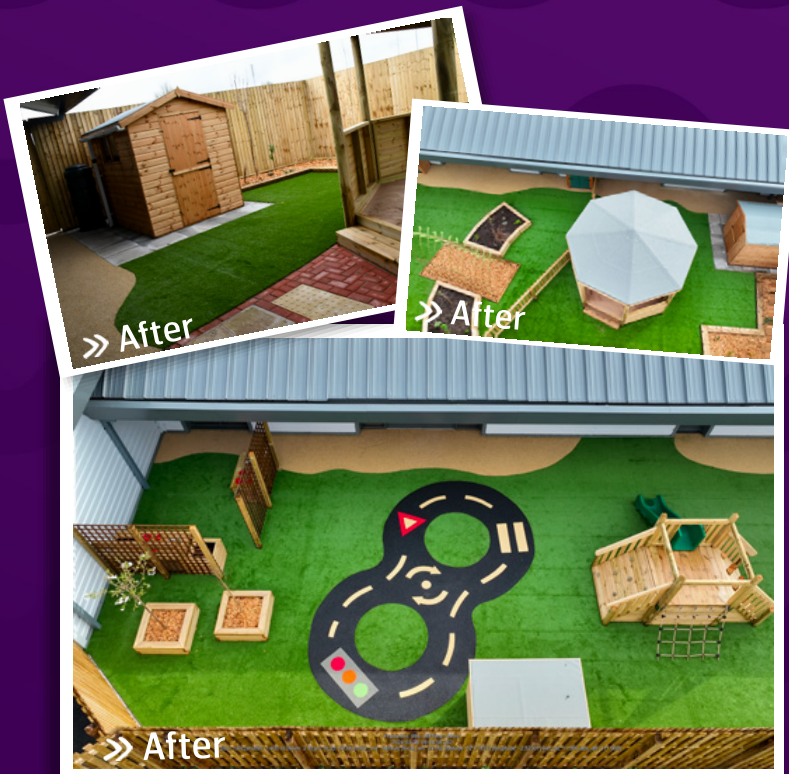

## CO-OP LITTLE PIONEERS (TELFORD) - TF1 6DA

**SOVEREIGN**  
Bringing Imagination into Play

Co-Op Little Pioneers was a newly constructed nursery in Telford that required the development of its outdoor area to accommodate playground equipment. We were approached by Nick, the project manager representing the Co-op Nursery Trading Group, to provide a design and quote for this area. As the building had not yet been completed, design work was initially based on the developer's plans. The project spanned several years from initial concept to completion, involving extensive planning, design iterations, and coordination.

>> During

>> Before

>> "This was a rewarding project to be involved in as the new-build allowed us to explore a wide range of designs and equipment for the nursery's outdoor environment. Adjustments were made throughout to maximise the space for creative and developmental activities. The nursery now features areas for sheltered learning and play, practical storage solutions, planters to encourage interaction with nature, a bespoke tower and roadway for imaginative play, and a variety of safer surfacing options to complete the environment."