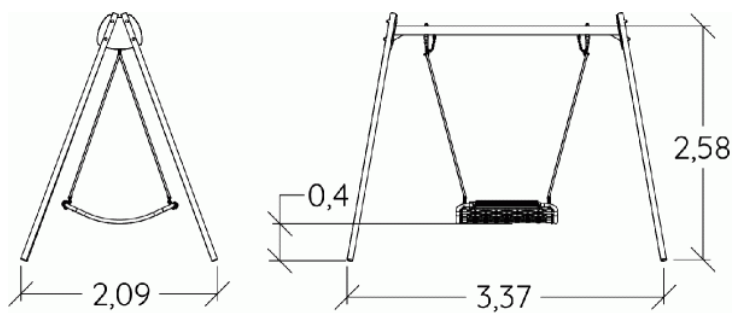

2+

5

1,42m

1 = 3,36m
2 = 2,08m
3 = 2,58m

Physical inclusion
Sensory inclusion
Cognitive inclusion

Play value :

3

meeting

x1

resting

x1

swinging

x1

Installation of equipment

IMPORTANT: It is essential to refer to the installation instructions for information on the size of the safety areas.

 Impact area (minimum normative surface)

 Free space

		
1	1,42m	15,5m ²

2

04h00

0.3m³

15.5m²

119kg

28kg