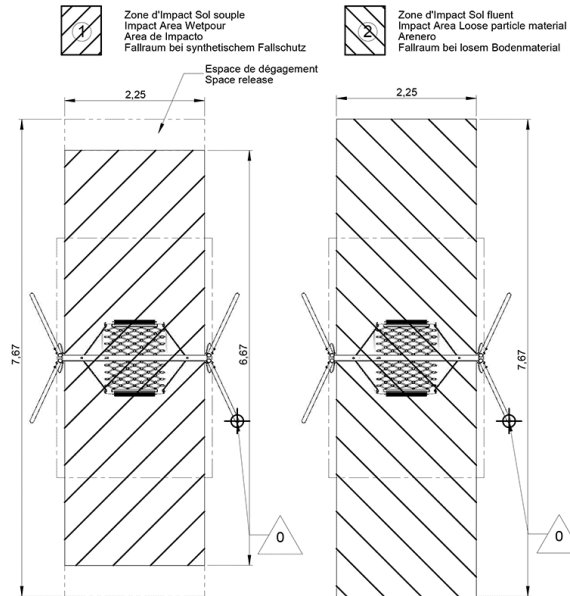

x1

resting

x1

swinging

x1

Installation of equipment

IMPORTANT: It is essential to refer to the installation instructions for information on the size of the safety areas.

 Impact area (minimum normative surface)

 Free space

		
1	1,42m	15,5m ²

2

04h00

0.3m³

15.5m²

119kg

28kg