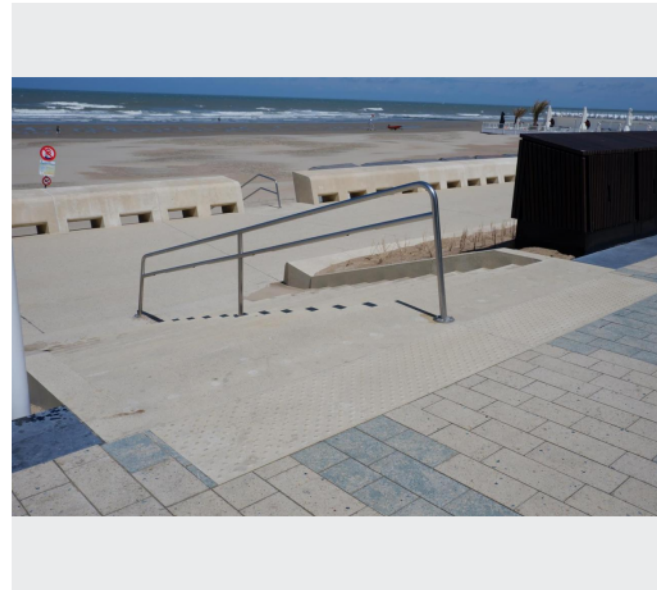

# Tactile slabs URBAXXES

We produce custom concrete tactile slabs dedicated to a safer urban environment and we are very good at it. Our tactile slabs are very smooth, have a nicer finish than pressed concrete slabs, are resistant to time and come in different dimensions and finishings. Dimensions, corners, patterns may vary depending on countries requirements. Contact us for your specific country. We comply with EU and national norms and regulations for the lines and dots pattern, dimensions and heights.

# Measurements

- ✓ Custom rectangular slab with dots:  
30-250x30-100x6-14 cm
- ✓ Square slab with dots:  
30-60x30-60x6-10 cm
- ✓ Rectangular slab with guiding  
lines: 103x30x6-10 cm
- ✓ Square slab with lines:  
30-60x30x6-10 cm