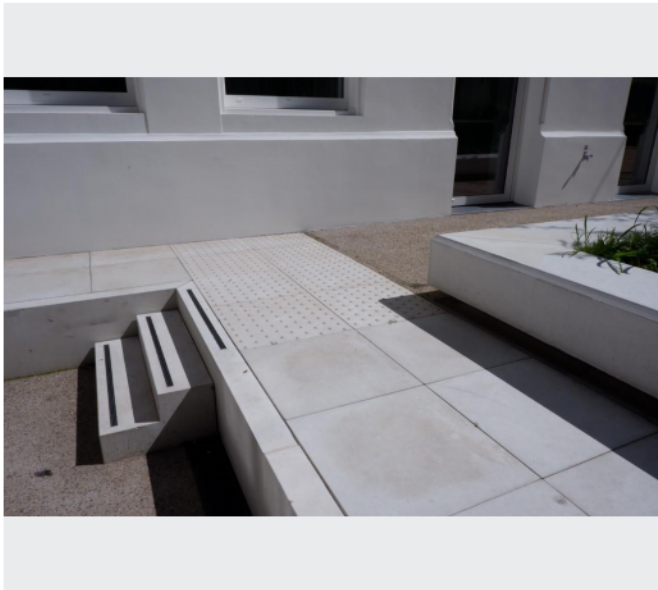

# Tactile slabs URBAXXES

We produce custom concrete tactile slabs dedicated to a safer urban environment and we are very good at it. Our tactile slabs are very smooth, have a nicer finish than pressed concrete slabs, are resistant to time and come in different dimensions and finishings. Dimensions, corners, patterns may vary depending on countries requirements. Contact us for your specific country. We comply with EU and national norms and regulations for the lines and dots pattern, dimensions and heights.

# Measurements

- ✓ Custom rectangular slab with dots:  
30-250x30-100x6-14 cm
- ✓ Square slab with dots:  
30-60x30-60x6-10 cm
- ✓ Rectangular slab with guiding  
lines: 103x30x6-10 cm
- ✓ Square slab with lines:  
30-60x30x6-10 cm