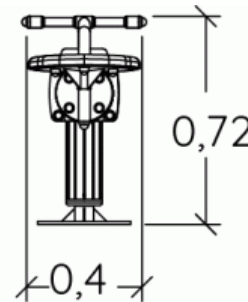

2+

2

0,6m

1 = 1,57m  
2 = 0,4m  
3 = 0,72m

Physical inclusion  
Sensory inclusion  
Cognitive inclusion

Play value :

3

balancing

## Installation of equipment

**IMPORTANT:** It is essential to refer to the installation instructions for information on the size of the safety areas.

-  Impact area (minimum normative surface)
-  Free space