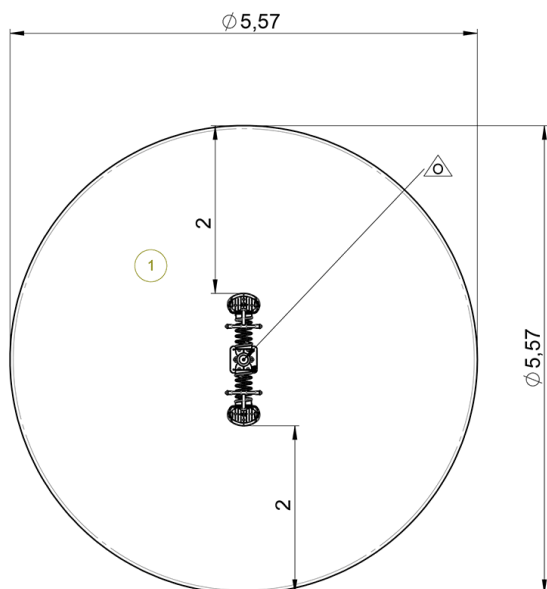

## Installation of equipment

**IMPORTANT:** It is essential to refer to the installation instructions for information on the size of the safety areas.

-  Impact area (minimum normative surface)
-  Free space

		
1	0,5m	24,5m <sup>2</sup>

2

02h00

0.2m<sup>3</sup>

24.5m<sup>2</sup>

70kg

60kg