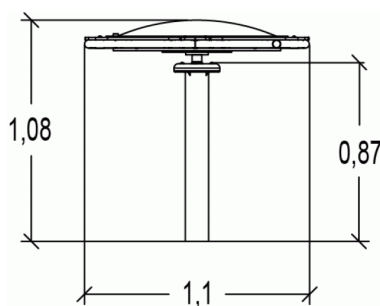

8+

4

0m

1 = 1,1m
2 = 1,1m
3 = 1,08m

Physical inclusion
Sensory inclusion
Cognitive inclusion

Play value : **3**

meeting

x1

handling

x1

thinking

x1

Installation of equipment

IMPORTANT: It is essential to refer to the installation instructions for information on the size of the safety areas.

-  Impact area (minimum normative surface)
-  Free space

		
1	0m	13,5m ²

1

01h00

0.15m³

14m²

90kg

62kg

EN