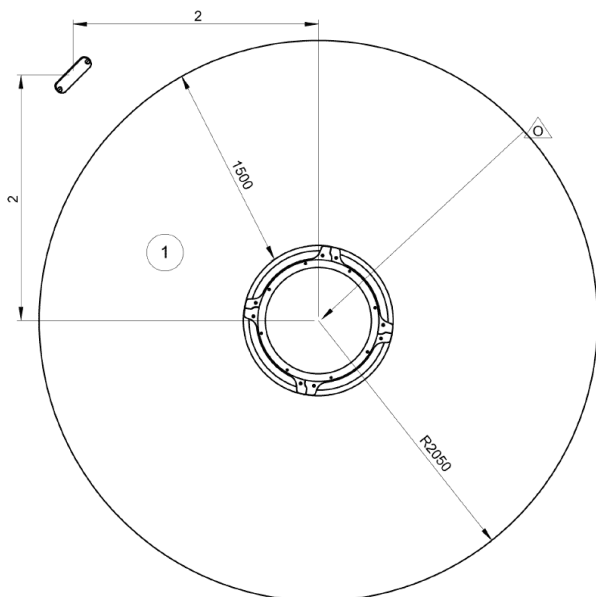

handling

x1

thinking

x1

Installation of equipment

IMPORTANT: It is essential to refer to the installation instructions for information on the size of the safety areas.

-  Impact area (minimum normative surface)
-  Free space

		
1	0m	13,5m ²

1

01h00

0.15m³

14m²

90kg

62kg

EN