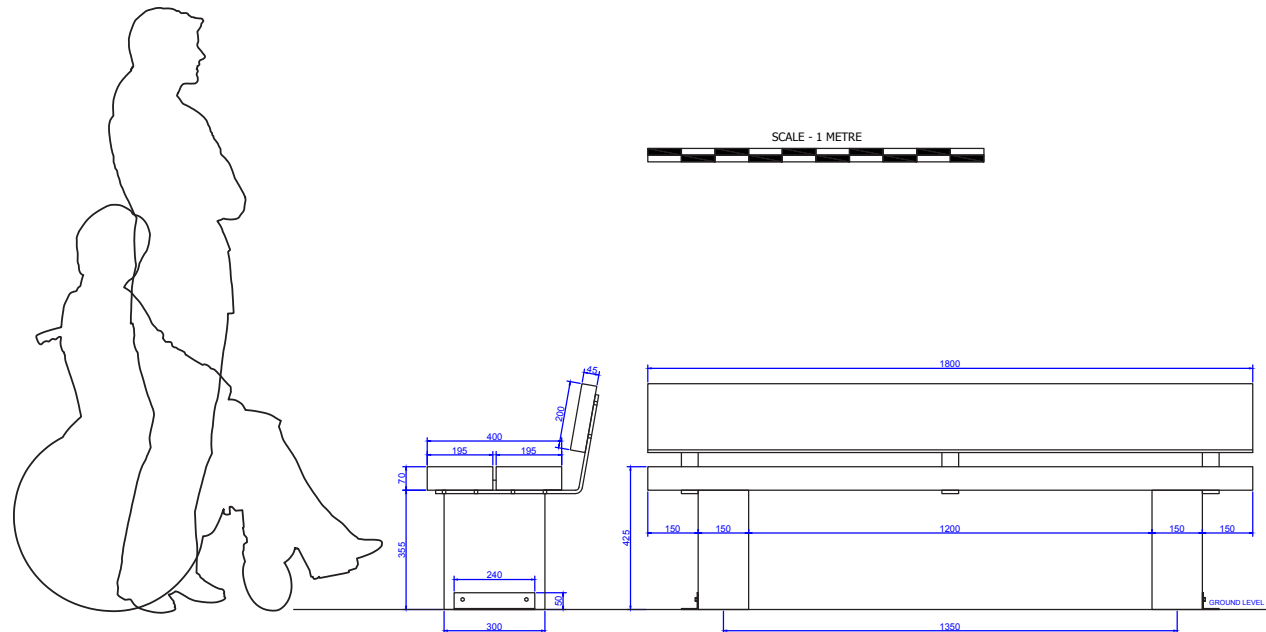

Colour: RAL 9005 Black

Weight: 118kg

Installation: Posts extend 370mm below ground level

Guarantee: One year manufacturer's warranty

Note:
All dimensions are indicative only.
Footing details are subject to
soil conditions and structural
engineers recommendations.