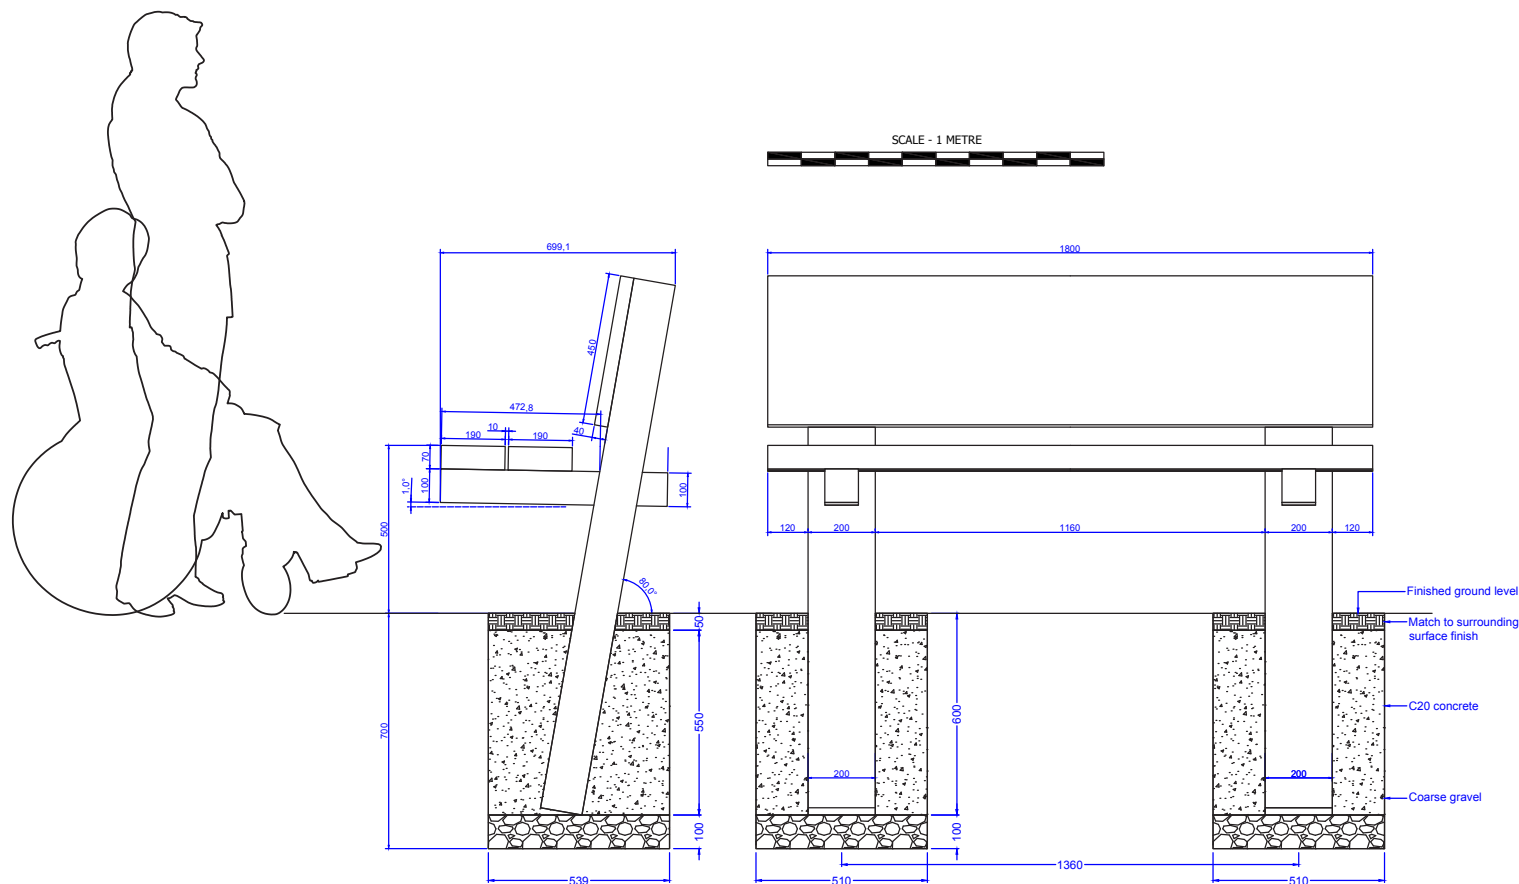

Specification applies to the standard product. Our range of options usually allow us to accommodate any differences you may require. Please contact us and we will be happy to support you in developing this specification to meet your requirements.

Manufacturer: Fitzpatrick Woolmer,
Unit 7 Lakeside Park, Neptune Close,
Rochester, Kent, ME2 4LT.
Tel: 01634 711 771
Email: info@fwdp.co.uk

Timber: FSC Prime Grade and PEFC QPA Grade,
generally to BS EN 975-1

Species: Oak

Origin: France

Moisture content on delivery: 10% - 80%

Finish: Sadolin Classic wood preservative,
solvent based, matt

Colour: Light Oak

Weight: 187kg

Installation: Posts extend 600mm below
ground level

Guarantee: One year manufacturer's warranty

Note:
All dimensions are indicative only.
Footing details are subject to
soil conditions and structural
engineers recommendations.