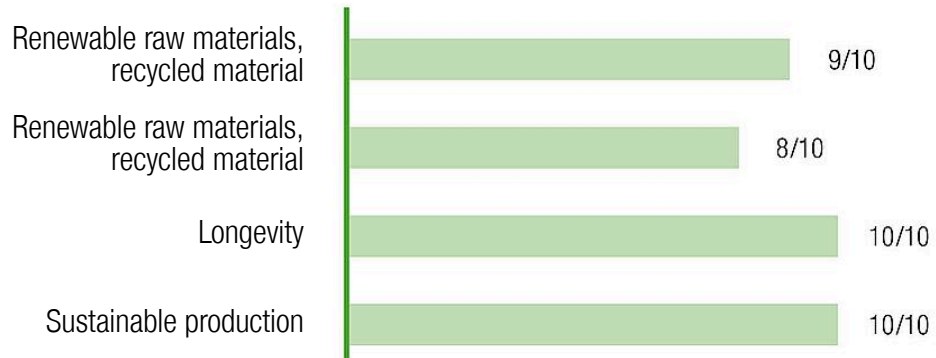

5 20 023 011 04
carriage

CO₂ emissions of the product

730,5 kg

Material share of renewable raw materials

36%

Recyclate content

19%

Circularity score

Weighted emission factor of the product*