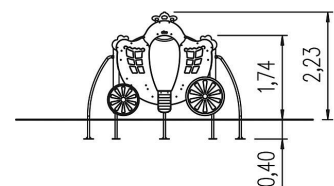

1x set motive panels coach: high-pressure laminate (HPL)

1x climbing net arch: plastic-coated steel cable, galvanised and powder-coated steel

2x arch access: stainless steel

1x stem access: softwood

1x access ramp: high-pressure laminate (HPL), softwood

4x turning wheels: high-pressure laminate (HPL)

Technical data

	Material	SW pi
	Minimum space	6,14x4,86x3,61 m
	Impact protection net	24,0 m ²
	Free falling height	181 cm
	Ground constitution GE/NL/B	at least sand
	Ground constitution all except GE/NL/B	at least sand
	Largest section	190x108x48 cm
	Heaviest section	70 kg
	Certificate	TÜV product service
	Tested according to standard	-
	Service interval (in months)	6