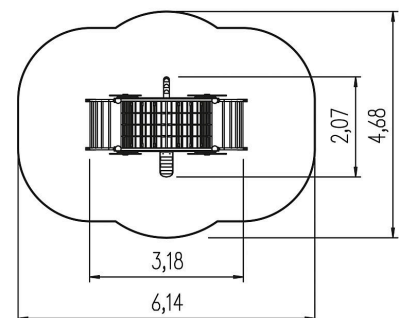

1x set motive panels coach: high-pressure laminate (HPL)

1x climbing net arch: plastic-coated steel cable, galvanised and powder-coated steel

2x arch access: stainless steel

1x stem access: softwood

1x access ramp: high-pressure laminate (HPL), softwood

4x turning wheels: high-pressure laminate (HPL)

Technical data

	Material	SW pi
	Minimum space	6,14x4,86x3,61 m
	Impact protection net	24,0 m ²
	Free falling height	181 cm
	Ground constitution GE/NL/B	at least sand
	Ground constitution all except GE/NL/B	at least sand
	Largest section	190x108x48 cm
	Heaviest section	70 kg
	Certificate	TÜV product service
	Tested according to standard	-
	Service interval (in months)	6