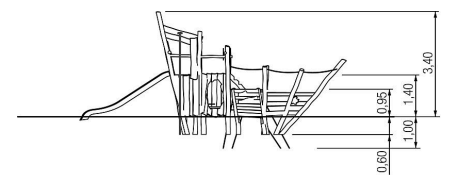

## Scope of delivery

- 1x ship body: robinia
- 1x platform PH 95 cm: robinia
- 1x platform PH 145 cm: robinia
- 1x ramp with climbing bars PH 95 cm: robinia
- 1x net ramp PH 95 cm: robinia, plastic-coated steel cable
- 1x log ascent: robinia
- 1x fireman's pole: stainless steel
- 1x steering wheel: HPL
- 1x table: robinia
- 2x seat bollard: robinia
- 2x peeping holes: robinia
- prepared for suitable add-on slide

## Technical data

	Material	Robinia oiled
	Minimum space	12,30x7,40x3,40 m
	Impact protection net	60,0 m <sup>2</sup>
	Free falling height	190 cm
	Ground constitution GE/NL/B	at least sand
	Ground constitution all except GE/NL/B	at least sand
	Size	850x440x340 cm