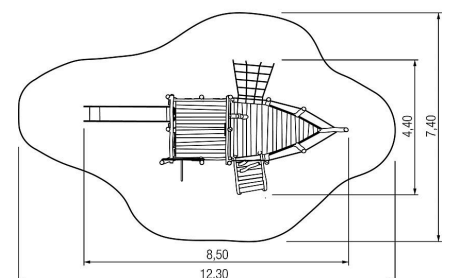

## Scope of delivery

- 1x ship body: robinia
- 1x platform PH 95 cm: robinia
- 1x platform PH 145 cm: robinia
- 1x ramp with climbing bars PH 95 cm: robinia
- 1x net ramp PH 95 cm: robinia, plastic-coated steel cable
- 1x log ascent: robinia
- 1x fireman's pole: stainless steel
- 1x steering wheel: HPL
- 1x table: robinia
- 2x seat bollard: robinia
- 2x peeping holes: robinia
- prepared for suitable add-on slide

## Technical data

	Material	Robinia oiled
	Minimum space	12,30x7,40x3,40 m
	Impact protection net	60,0 m <sup>2</sup>
	Free falling height	190 cm
	Ground constitution GE/NL/B	at least sand
	Ground constitution all except GE/NL/B	at least sand
	Size	850x440x340 cm