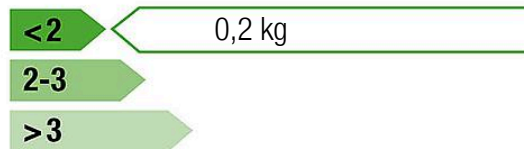

98%

Recyclate content

1%

Circularity score

Weighted emission factor of the product*

Disclaimer:

This dashboard for the circularity index of the 'Circular Product' certification was generated automatically and is based on the corresponding certification of eibe Produktion + Vertrieb GmbH & Co KG, Industriestraße 1, 97285 Röttingen, which was issued on 16 May 2024 by the Gesellschaft für Klimaschutz München GmbH (GKM GmbH) on the basis of the example product Albion play unit from the eibe unique® product line. eibe Produktion + Vertrieb GmbH & Co KG is liable for the accuracy of the contents. The award criteria of the private-law certification 'Circular Product' of GKM GmbH can be viewed at gesellschaft-klimaschutz.de/zertifizierung/zirkularitaet/.