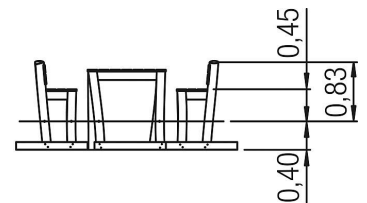

seating group Simba

Recreation

Social
skillsLiving to-
gether

Scope of delivery

1x table: robinia

2x bench with backrest: robinia

seating group Simba

Technical data

	Material	Robinia oiled
	Minimum space	-
	Impact protection net	-
	Free falling height	-
	Ground constitution GE/NL/B	at least stone
	Ground constitution all except GE/NL/B	at least stone
	Size	2,50x1,50x0,83 m, sh 45 cm, th 73 cm
	Certificate	Z2_010651_0525_Rev00
	Tested according to standard	EN 1176 - 1/7