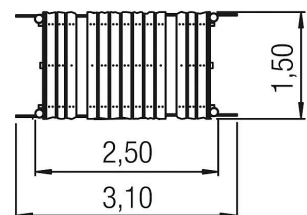

seating group Simba

Recreation

Social
skillsLiving to-
gether

Scope of delivery

1x table: robinia

2x bench with backrest: robinia

seating group Simba

Technical data

	Material	Robinia oiled
	Minimum space	-
	Impact protection net	-
	Free falling height	-
	Ground constitution GE/NL/B	at least stone
	Ground constitution all except GE/NL/B	at least stone
	Size	2,50x1,50x0,83 m, sh 45 cm, th 73 cm
	Certificate	Z2_010651_0525_Rev00
	Tested according to standard	EN 1176 - 1/7