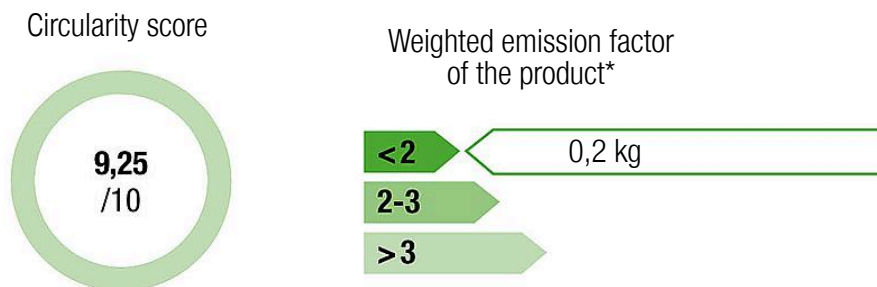

5 45 163 053 00

large seat box Ole

Disclaimer:

This dashboard for the circularity index of the 'Circular Product' certification was generated automatically and is based on the corresponding certification of eibe Produktion + Vertrieb GmbH & Co KG, Industriestraße 1, 97285 Röttingen, which was issued on 16 May 2024 by the Gesellschaft für Klimaschutz München GmbH (GKM GmbH) on the basis of the example product Albion play unit from the eibe unique® product line. eibe Produktion + Vertrieb GmbH & Co KG is liable for the accuracy of the contents. The award criteria of the private-law certification 'Circular Product' of GKM GmbH can be viewed at gesellschaft-klimaschutz.de/zertifizierung/zirkularitaet/.

* The CO₂e emissions of the materials used in the product are taken into account. The emissions that arise during the production process are allocated to the product on a pro-rata basis.

created on: 14 August 2024