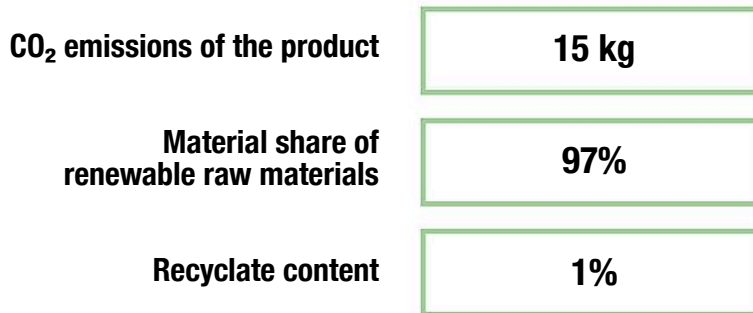

5 45 163 053 00

large seat box Ole

Disclaimer:

This dashboard for the circularity index of the 'Circular Product' certification was generated automatically and is based on the corresponding certification of eibe Produktion + Vertrieb GmbH & Co KG, Industriestraße 1, 97285 Röttingen, which was issued on 16 May 2024 by the Gesellschaft für Klimaschutz München GmbH (GKM GmbH) on the basis of the example product Albion play unit from the eibe unique® product line. eibe Produktion + Vertrieb GmbH & Co KG is liable for the accuracy of the contents. The award criteria of the private-law certification 'Circular Product' of GKM GmbH can be viewed at gesellschaft-klimaschutz.de/zertifizierung/zirkularitaet/.

* The CO₂e emissions of the materials used in the product are taken into account. The emissions that arise during the production process are allocated to the product on a pro-rata basis.

created on: 14 August 2024