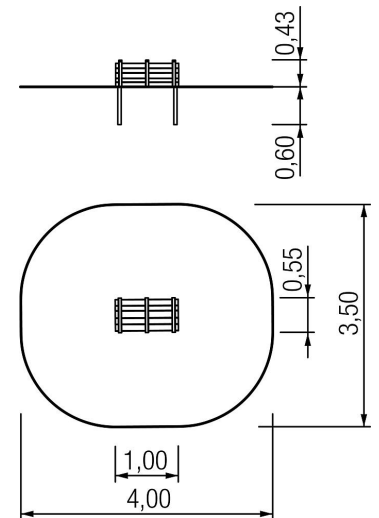

large seat box Ole

Age indication

Recreation

Social skills

Fitness

Scope of delivery

1x large sea crate: robinia