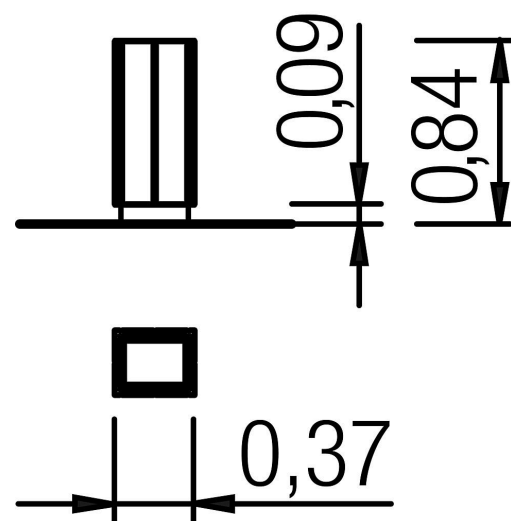

## Scope of delivery

1x waste bin Linaria: galvanized steel, colourless oiled  
hardwood

5 60 380 0

## Technical data

	Material	Galvanized steel, oiled hardwood
	Minimum space	-
	Impact protection net	-
	Free falling height	-
	Ground constitution GE/NL/B	-
	Ground constitution all except GE/NL/B	-
	Size	0,37x0,30x0,84 m, 40 l
	Largest section	37x30x84 cm