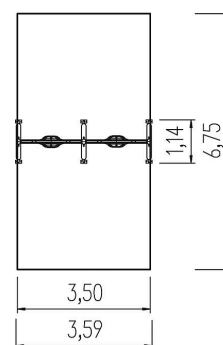

double swing Lily of the Valley

Age indication

Speed

Senses

Social skills

Scope of delivery

- 1x swing frame: softwood
- 2x swing beam with cover: galvanised steel, high-pressure laminate (HPL)
- 2x swing seat for toddler: rubber
- post shoes: galvanised steel

double swing Lily of the Valley

Technical data

	Material	SW pi
	Minimum space	6,75x6,00x2,00 m
	Impact protection net	24,0 m ²
	Free falling height	93 cm
	Ground constitution GE/NL/B	at least lawn
	Ground constitution all except GE/NL/B	at least lawn
	Largest section	Ø 14x170 cm
	Heaviest section	17 kg
	mx. number of users	2
	Tested according to standard	-
	Service interval (in months)	3