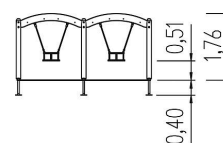

double swing Lily of the Valley

Age indication

Speed

Senses

Social skills

Scope of delivery

- 1x swing frame: softwood
- 2x swing beam with cover: galvanised steel, high-pressure laminate (HPL)
- 2x swing seat for toddler: rubber
- post shoes: galvanised steel

double swing Lily of the Valley

Technical data

	Material	SW pi
	Minimum space	6,75x6,00x2,00 m
	Impact protection net	24,0 m ²
	Free falling height	93 cm
	Ground constitution GE/NL/B	at least lawn
	Ground constitution all except GE/NL/B	at least lawn
	Largest section	Ø 14x170 cm
	Heaviest section	17 kg
	mx. number of users	2
	Tested according to standard	-
	Service interval (in months)	3