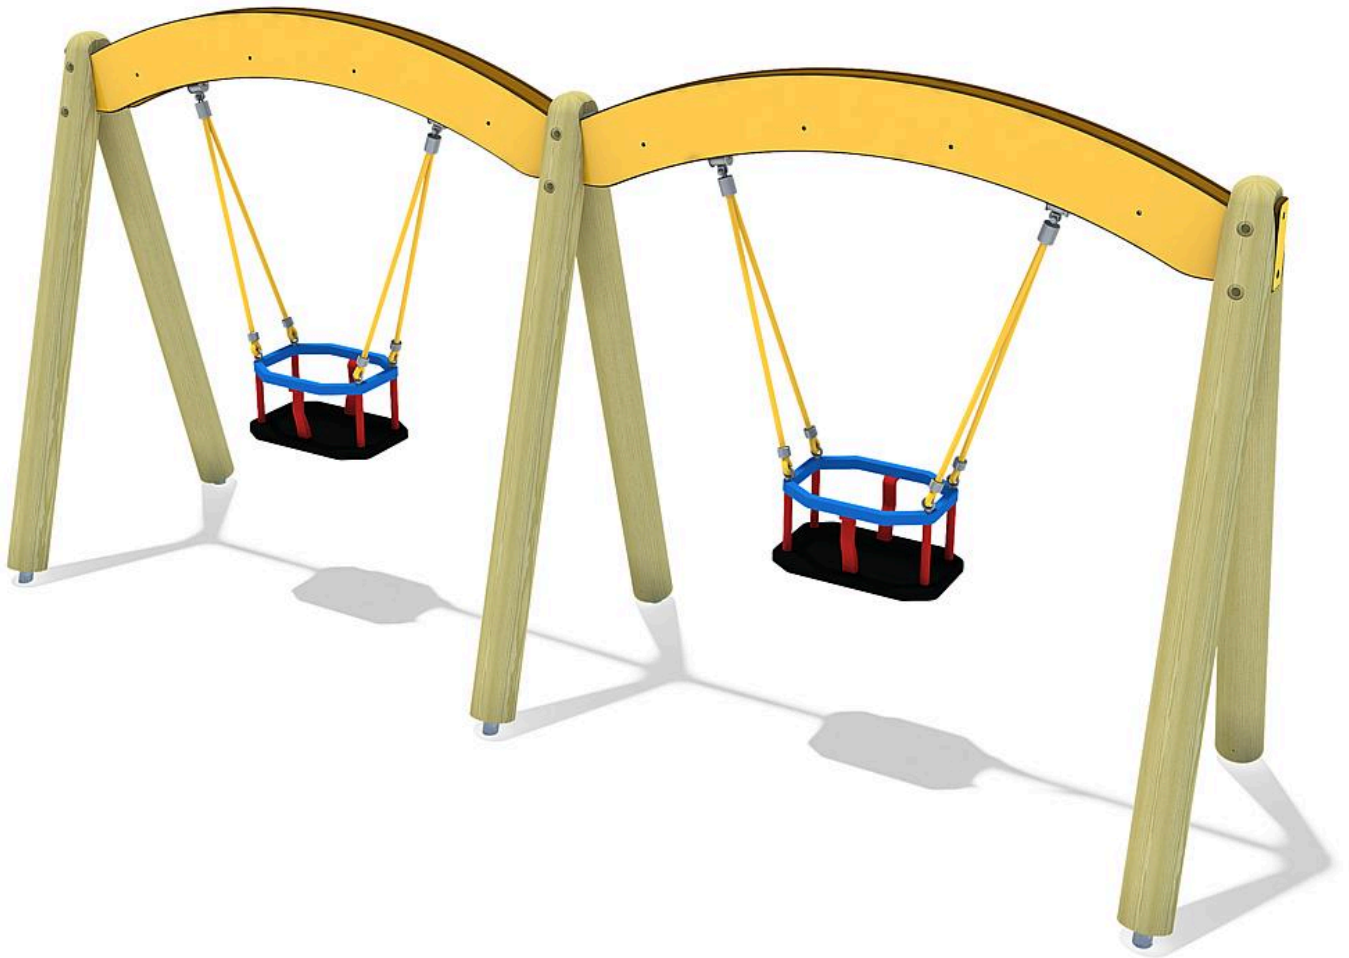

double swing Lily of the Valley

Age indication

Speed

Senses

Social skills

Scope of delivery

- 1x swing frame: softwood
- 2x swing beam with cover: galvanised steel, high-pressure laminate (HPL)
- 2x swing seat for toddler: rubber
- post shoes: galvanised steel

double swing Lily of the Valley

Technical data

	Material	SW pi
	Minimum space	6,75x6,00x2,00 m
	Impact protection net	24,0 m ²
	Free falling height	93 cm
	Ground constitution GE/NL/B	at least lawn
	Ground constitution all except GE/NL/B	at least lawn
	Largest section	Ø 14x170 cm
	Heaviest section	17 kg
	mx. number of users	2
	Tested according to standard	-
	Service interval (in months)	3

Legend: PF=prefabricated foundation, CF=concrete foundation, ET=burial depth, GFRP=glass-fibre reinforced plastic, VA=stainless steel, PH=platform height

5 59 834 5

double swing Lily of the Valley

CO₂ emissions of the product