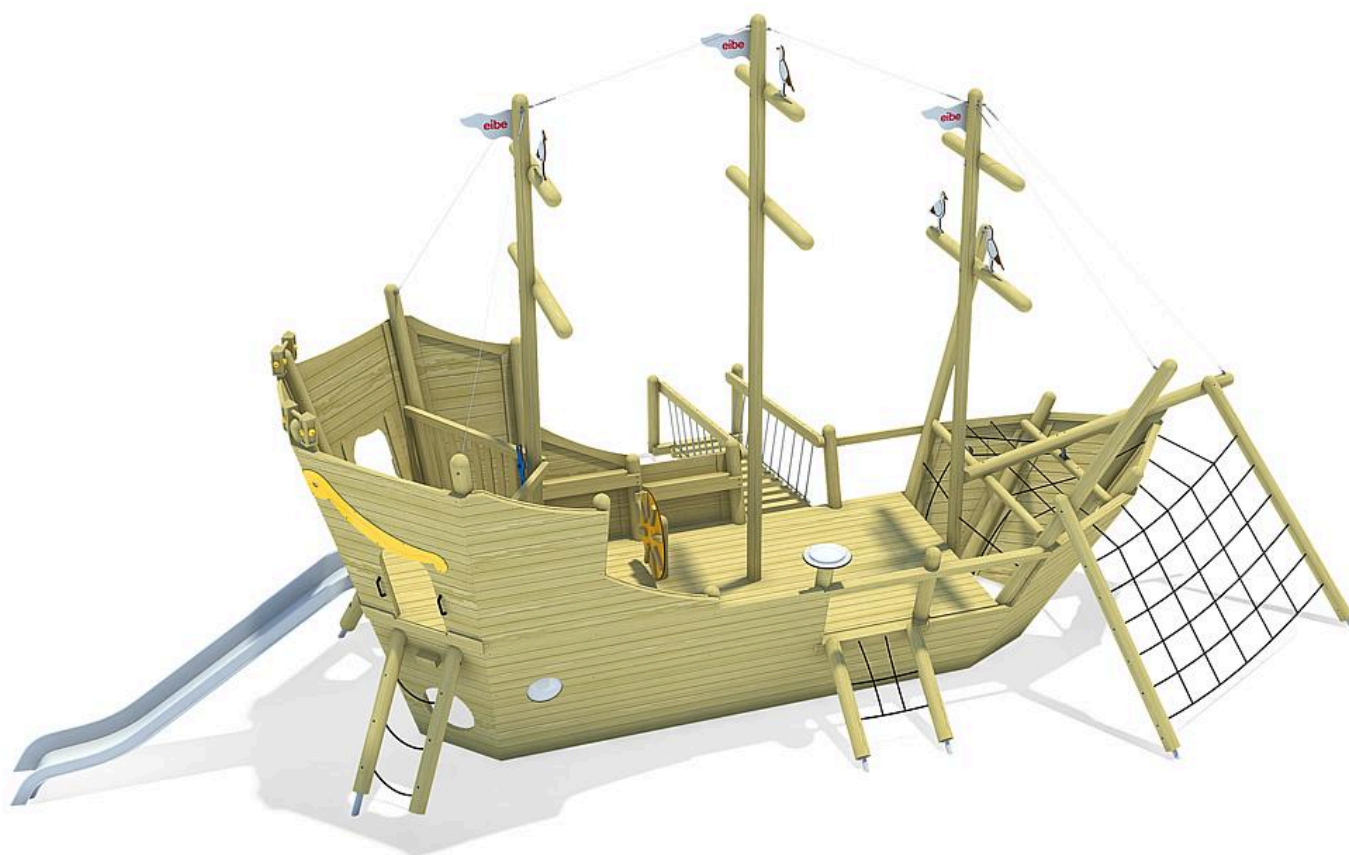

playing ship Santa Maria, solo

Age indication

Social skills

Fitness

Speed

Imagination

Balance

Living together

Scope of delivery

- 1x steering wheel: high-pressure laminate (HPL)
- 1x steering wheel large: high-pressure laminate (HPL), softwood, galvanised steel
- 1x anchor: high-pressure laminate (HPL)
- 1x anchor chain: galvanised steel
- 1x large climbing net: plastic-coated steel cable
- 1x wobbly bridge: galvanised steel
- 1x sloped climbing net: plastic-coated steel cable
- 1x rope ascent: plastic-coated steel cable, softwood
- 4x bird: softwood glazed
- 4x lantern: softwood glazed
- 3x mast: softwood
- 1x compass: high-pressure laminate (HPL), Macrolon
- 3x flag: high-pressure laminate (HPL)
- 7x steel cable: stainless steel
- 12x climbing handle: GFRP
- 1x stem ascent: softwood
- wood structure: softwood
- post shoes: galvanised steel

playing ship Santa Maria, solo

Technical data

	Material	SW pi
	Minimum space	15,32x9,65x6,02 m
	Impact protection net	73,0 m ²
	Free falling height	211 cm
	Ground constitution GE/NL/B	at least sand
	Ground constitution all except GE/NL/B	at least sand
	Certificate	TÜV product service
	Tested according to standard	EN 1176 - 1/7
	Service interval (in months)	6