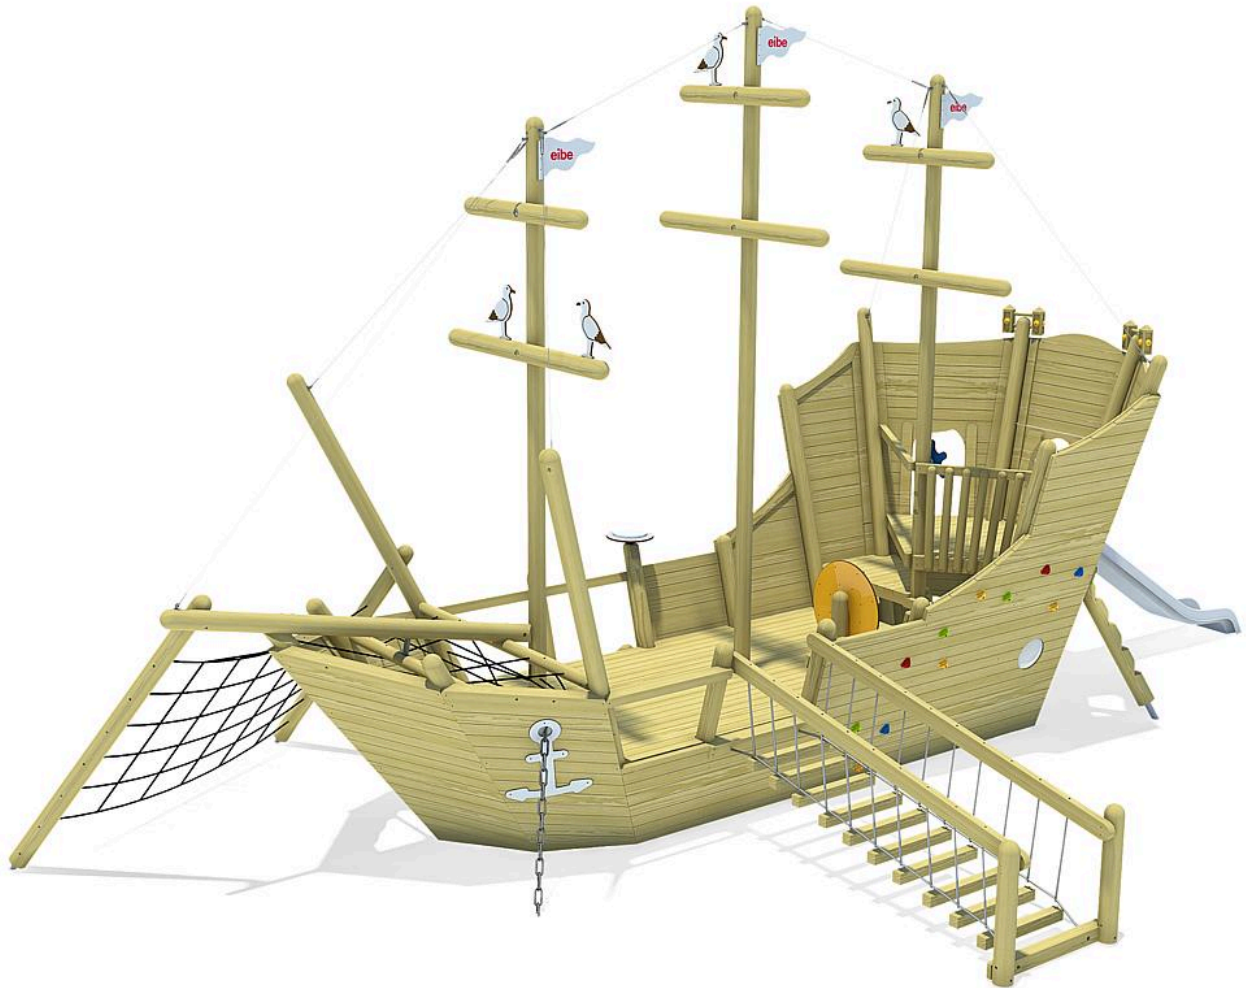

playing ship Santa Maria, solo

Age indication

Social skills

Fitness

Speed

Imagination

Balance

Living together

Scope of delivery

- 1x steering wheel: high-pressure laminate (HPL)
- 1x steering wheel large: high-pressure laminate (HPL), softwood, galvanised steel
- 1x anchor: high-pressure laminate (HPL)
- 1x anchor chain: galvanised steel
- 1x large climbing net: plastic-coated steel cable
- 1x wobbly bridge: galvanised steel
- 1x sloped climbing net: plastic-coated steel cable
- 1x rope ascent: plastic-coated steel cable, softwood
- 4x bird: softwood glazed
- 4x lantern: softwood glazed
- 3x mast: softwood
- 1x compass: high-pressure laminate (HPL), Macrolon
- 3x flag: high-pressure laminate (HPL)
- 7x steel cable: stainless steel
- 12x climbing handle: GFRP
- 1x stem ascent: softwood
- wood structure: softwood
- post shoes: galvanised steel

playing ship Santa Maria, solo

Technical data

	Material	SW pi
	Minimum space	15,32x9,65x6,02 m
	Impact protection net	73,0 m ²
	Free falling height	211 cm
	Ground constitution GE/NL/B	at least sand
	Ground constitution all except GE/NL/B	at least sand
	Certificate	TÜV product service
	Tested according to standard	EN 1176 - 1/7
	Service interval (in months)	6