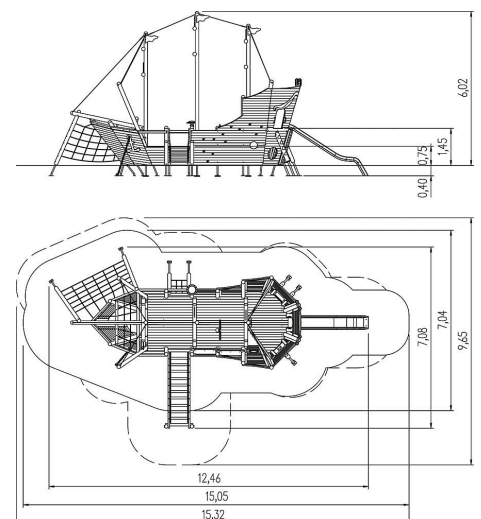

Scope of delivery

- 1x steering wheel: high-pressure laminate (HPL)
- 1x steering wheel large: high-pressure laminate (HPL), softwood, galvanised steel
- 1x anchor: high-pressure laminate (HPL)
- 1x anchor chain: galvanised steel
- 1x large climbing net: plastic-coated steel cable
- 1x wobbly bridge: galvanised steel
- 1x sloped climbing net: plastic-coated steel cable
- 1x rope ascent: plastic-coated steel cable, softwood
- 4x bird: softwood glazed
- 4x lantern: softwood glazed
- 3x mast: softwood
- 1x compass: high-pressure laminate (HPL), Macrolon
- 3x flag: high-pressure laminate (HPL)
- 7x steel cable: stainless steel
- 12x climbing handle: GFRP
- 1x stem ascent: softwood
- wood structure: softwood
- post shoes: galvanised steel

playing ship Santa Maria, solo

Technical data

	Material	SW pi
	Minimum space	15,32x9,65x6,02 m
	Impact protection net	73,0 m ²
	Free falling height	211 cm
	Ground constitution GE/NL/B	at least sand
	Ground constitution all except GE/NL/B	at least sand
	Certificate	TÜV product service
	Tested according to standard	EN 1176 - 1/7
	Service interval (in months)	6