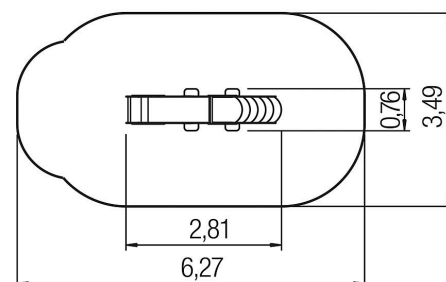

- 1x slide trestle with cheese holes: high-pressure laminate (HPL)
- 1x slide surface: stainless steel
- 1x staircase: high-pressure laminate (HPL)
- 4x deco mouse: high-pressure laminate (HPL)
- 2x bench: high-pressure laminate (HPL)
- ground anchor: galvanised steel

Cheese slide

Technical data

	Material	HPL
	Minimum space	6,27x3,49x2,65 m
	Impact protection net	19,5 m ²
	Free falling height	85 cm
	Ground constitution GE/NL/B	at least lawn
	Ground constitution all except GE/NL/B	at least lawn
	Largest section	240x165x76 cm
	Heaviest section	160 kg
	Tested according to standard	-
	Service interval (in months)	6