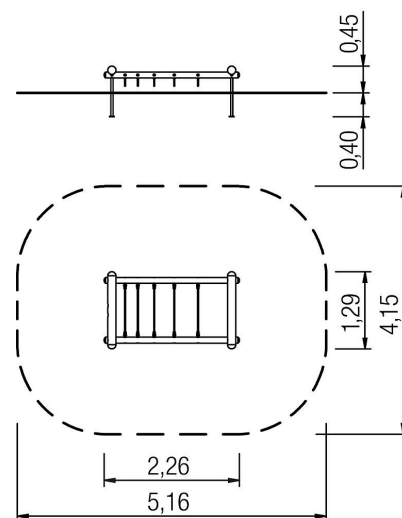

5 55 316 011 00

balance Net bridge Samba

Age indication

Fitness

Balance

Social skills

Senses

Scope of delivery

5x ropes: plastic coated steel cable

1x wooden structure: softwood

4x post shoe: galvanised steel

balance Net bridge Samba

Technical data

	Material	SW pi
	Minimum space	5,16x4,15x2,25 m
	Impact protection net	-
	Free falling height	45 cm
	Ground constitution GE/NL/B	at least stone
	Ground constitution all except GE/NL/B	at least stone