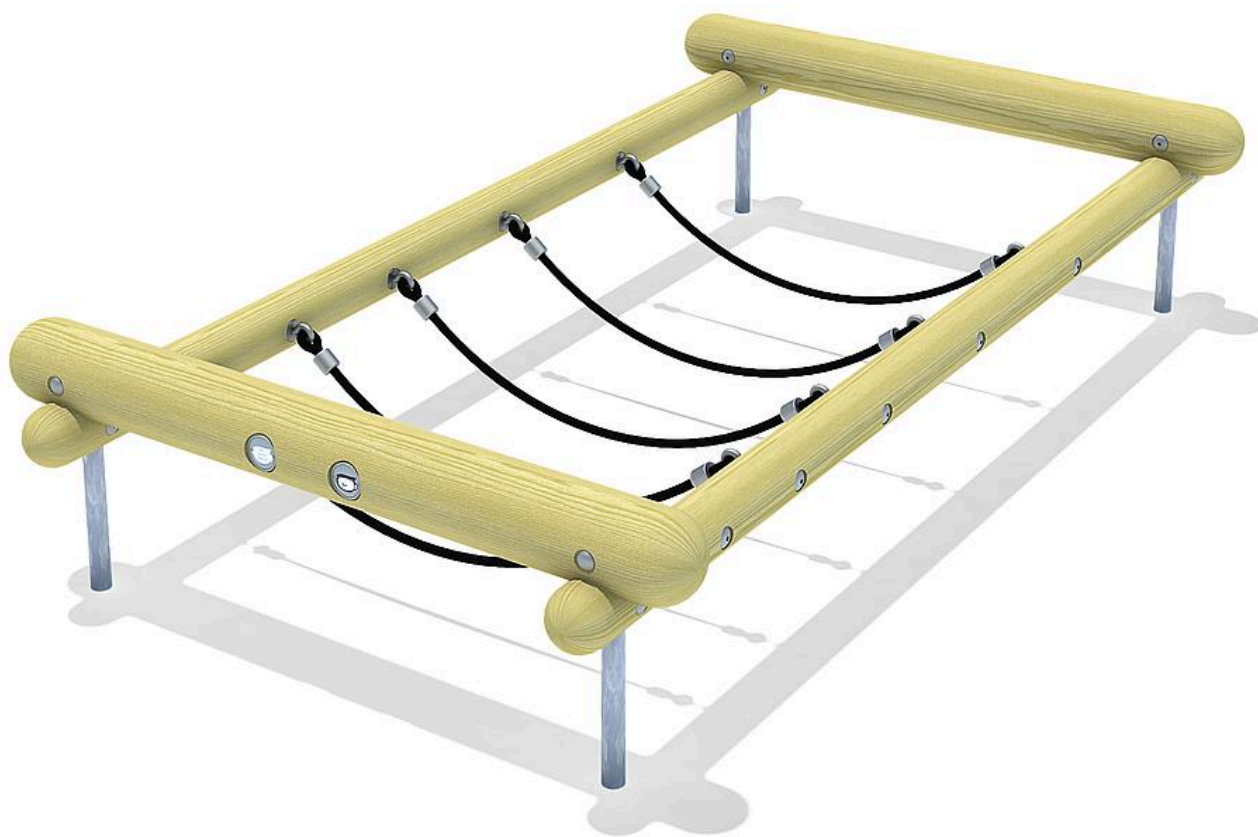

5 55 316 011 00

balance Net bridge Samba

Age indication

Fitness

Balance

Social skills

Senses

Scope of delivery

5x ropes: plastic coated steel cable

1x wooden structure: softwood

4x post shoe: galvanised steel

balance Net bridge Samba

Technical data

	Material	SW pi
	Minimum space	5,16x4,15x2,25 m
	Impact protection net	-
	Free falling height	45 cm
	Ground constitution GE/NL/B	at least stone
	Ground constitution all except GE/NL/B	at least stone

Installation information

	Foundations	4x CF or 4x PFs
	Fundamentlevel	ET 400
	Assembly	1 person/2 h
	PF Accessories	4x 5632540
	PF drainage	-
	PF concrete	-
	PF excavation	0,92 m ³
	CF Accessories	4x 5631120
	CF drainage	-
	CF concrete	0,19 m ³
	CF excavation	0,45 m ³