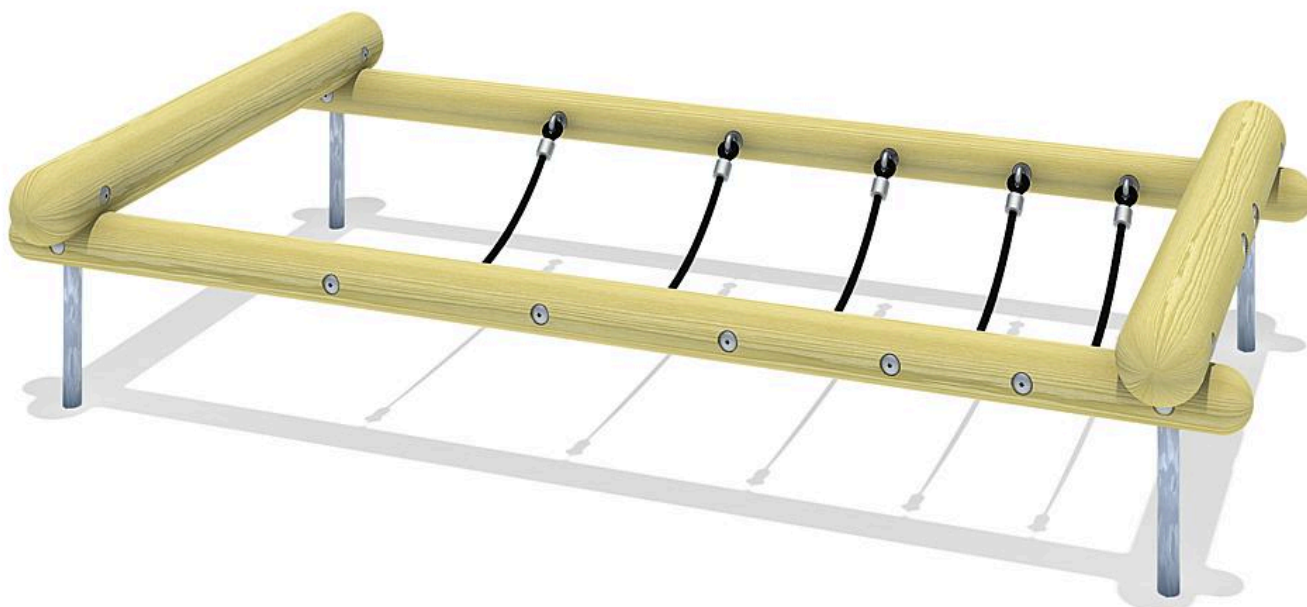

5 55 316 011 00

balance Net bridge Samba

Age indication

Fitness

Balance

Social skills

Senses

Scope of delivery

5x ropes: plastic coated steel cable

1x wooden structure: softwood

4x post shoe: galvanised steel

balance Net bridge Samba

Technical data

	Material	SW pi
	Minimum space	5,16x4,15x2,25 m
	Impact protection net	-
	Free falling height	45 cm
	Ground constitution GE/NL/B	at least stone
	Ground constitution all except GE/NL/B	at least stone