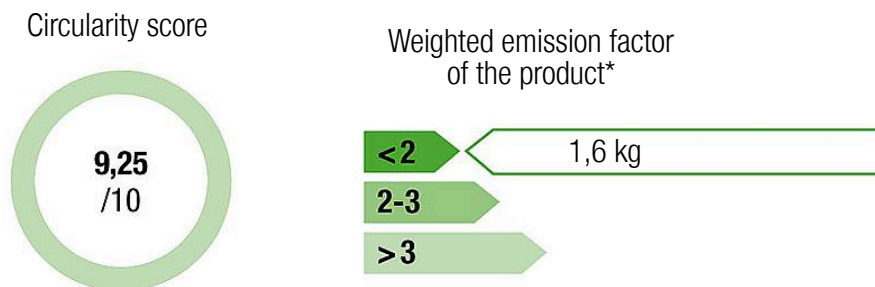

5 55 316 011 00

balance Net bridge Samba

Disclaimer:

This dashboard for the circularity index of the 'Circular Product' certification was generated automatically and is based on the corresponding certification of eibe Produktion + Vertrieb GmbH & Co KG, Industriestraße 1, 97285 Röttingen, which was issued on 16 May 2024 by the Gesellschaft für Klimaschutz München GmbH (GKM GmbH) on the basis of the example product Albion play unit from the eibe unique® product line. eibe Produktion + Vertrieb GmbH & Co KG is liable for the accuracy of the contents. The award criteria of the private-law certification 'Circular Product' of GKM GmbH can be viewed at gesellschaft-klimaschutz.de/zertifizierung/zirkularitaet/.

* The CO₂e emissions of the materials used in the product are taken into account. The emissions that arise during the production process are allocated to the product on a pro-rata basis.

created on: 14 August 2024