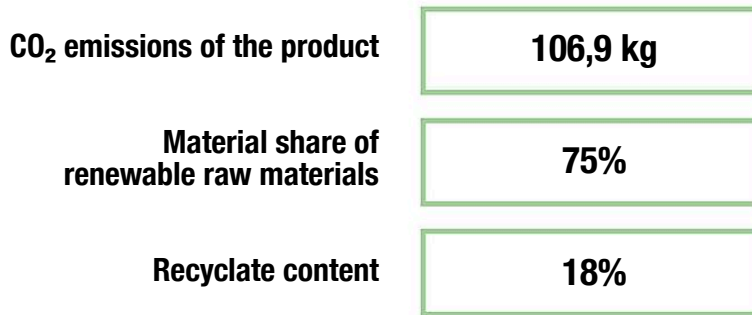

5 55 316 011 00

balance Net bridge Samba

Disclaimer:

This dashboard for the circularity index of the 'Circular Product' certification was generated automatically and is based on the corresponding certification of eibe Produktion + Vertrieb GmbH & Co KG, Industriestraße 1, 97285 Röttingen, which was issued on 16 May 2024 by the Gesellschaft für Klimaschutz München GmbH (GKM GmbH) on the basis of the example product Albion play unit from the eibe unique® product line. eibe Produktion + Vertrieb GmbH & Co KG is liable for the accuracy of the contents. The award criteria of the private-law certification 'Circular Product' of GKM GmbH can be viewed at gesellschaft-klimaschutz.de/zertifizierung/zirkularitaet/.

* The CO₂e emissions of the materials used in the product are taken into account. The emissions that arise during the production process are allocated to the product on a pro-rata basis.

created on: 14 August 2024