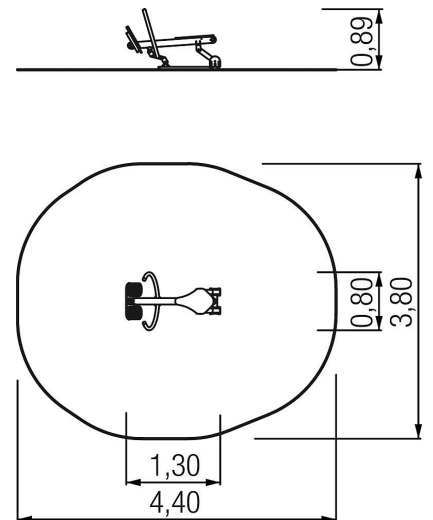

active-station rowing seat

**14⁺**

Age indication

Fitness

Fine motor skills

Balance

Scope of delivery

1x active-station: stainless steel, HPL, HDPE

active-station rowing seat

Technical data

	Material	VA, HPL, HDPE
	Minimum space	3,80x4,40x2,68 m
	Impact protection net	2,0 m ²
	Free falling height	48 cm
	Ground constitution GE/NL/B	impact-attenuating tiles
	Ground constitution all except GE/NL/B	impact-attenuating tiles
	Size	1,30x0,80x0,89 m, seat height: 48 cm
	mx. number of users	1