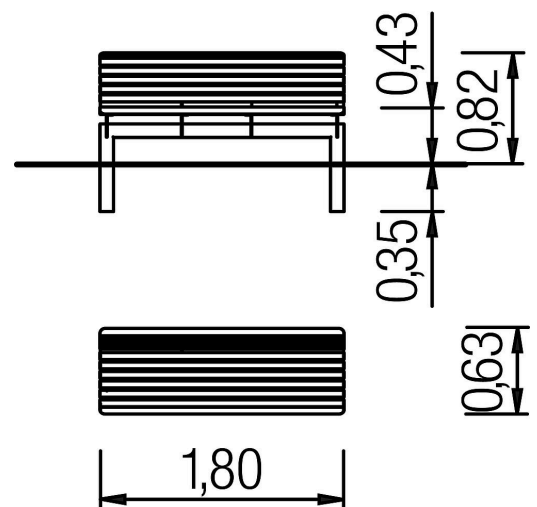

5 60 396 0

Bench with backrest Fuchsia

Recreation

Social
skills

Living to-
gether

Scope of delivery

1x bench with backrest Fuchsia: stainless steel, colourless oiled

5 60 396 0

Bench with backrest Fuchsia

Technical data

	Material	Stainless steel, oiled hardwood
	Ground constitution GE/NL/B	-
	Ground constitution all except GE/NL/B	-
	Size	1,80x0,63x0,82 m, sh 43 cm
	Largest section	180x63x82 cm