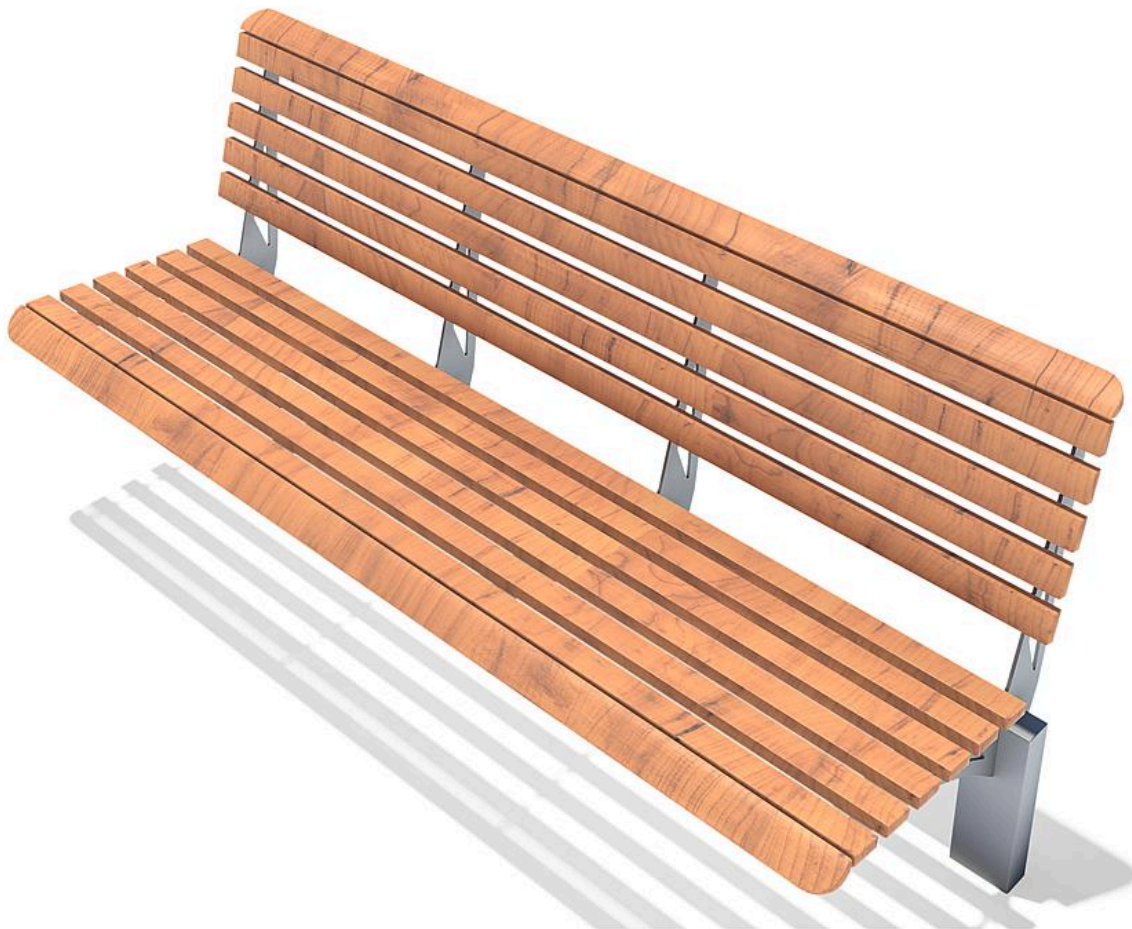

5 60 396 0

Bench with backrest Fuchsia

Recreation

Social
skills

Living to-
gether

Scope of delivery

1x bench with backrest Fuchsia: stainless steel, colourless oiled

5 60 396 0

Bench with backrest Fuchsia

Technical data

	Material	Stainless steel, oiled hardwood
	Ground constitution GE/NL/B	-
	Ground constitution all except GE/NL/B	-
	Size	1,80x0,63x0,82 m, sh 43 cm
	Largest section	180x63x82 cm