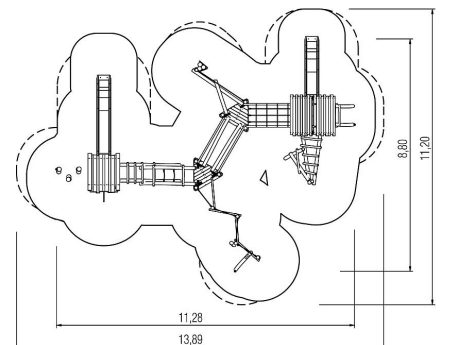

play unit Bo, solo

Age indication

Fitness

Social skills

Speed

Balance

Scope of delivery

- 14x post unit: robinia
- 4x platform unit: robinia
- 1x pitched roof: robinia
- 1x sloped boarded roof: robinia
- 1x Y-ascent: robinia, plastic-coated steel rope
- 1x aquare timber ascent: robinia, plastic-coated steel rope
- 1x chicken ladder: robinia
- 1x fireman's pole: stainless steel
- 1x ladder sloped: robinia
- 1x poles ascent: robinia
- 1x balancing beam sloped: robinia
- 1x crossed rungs bridge: robinia, plastic-coated steel rope
- 1x net bridge horizontal: robinia, plastic-coated steel rope
- 3x access restriction: robinia
- 2x slide entry board: robinia
- 1x walk-through protection: robinia
- 1x counter: robinia
- 1x set of climbing grips: aluminium, plastic-coated
- 14x squared timber: robinia

play unit Bo, solo

Technical data

	Material	Robinia natural
	Minimum space	13,89x10,78x3,79 m
	Impact protection net	91,0 m ²
	Free falling height	145 cm
	Ground constitution GE/NL/B	at least sand
	Ground constitution all except GE/NL/B	at least sand
	mx. number of users	58
	Certificate	Z2_010651_0524_Rev00
	Tested according to standard	EN 1176 - 1/3/7

Installation information

	Foundations	27x CF
	Fundamentlevel	ET 700
	Assembly	3 persons/15 h

Accessories

	Slides for platform heights: 1x 95 cm, 1x 145 cm
	Installation accessories e.g. PF Please order accessories separately to complete the appliance.