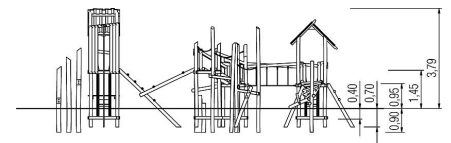

play unit Bo, solo

Age indication

Fitness

Social skills

Speed

Balance

Scope of delivery

- 14x post unit: robinia
- 4x platform unit: robinia
- 1x pitched roof: robinia
- 1x sloped boarded roof: robinia
- 1x Y-ascent: robinia, plastic-coated steel rope
- 1x aquare timber ascent: robinia, plastic-coated steel rope
- 1x chicken ladder: robinia
- 1x fireman's pole: stainless steel
- 1x ladder sloped: robinia
- 1x poles ascent: robinia
- 1x balancing beam sloped: robinia
- 1x crossed rungs bridge: robinia, plastic-coated steel rope
- 1x net bridge horizontal: robinia, plastic-coated steel rope
- 3x access restriction: robinia
- 2x slide entry board: robinia
- 1x walk-through protection: robinia
- 1x counter: robinia
- 1x set of climbing grips: aluminium, plastic-coated
- 14x squared timber: robinia

play unit Bo, solo

Technical data

	Material	Robinia natural
	Minimum space	13,89x10,78x3,79 m
	Impact protection net	91,0 m ²
	Free falling height	145 cm
	Ground constitution GE/NL/B	at least sand
	Ground constitution all except GE/NL/B	at least sand
	mx. number of users	58
	Certificate	Z2_010651_0524_Rev00
	Tested according to standard	EN 1176 - 1/3/7