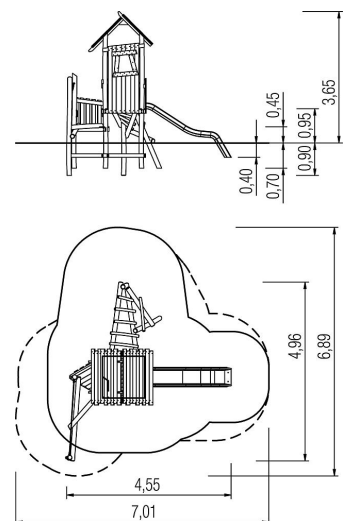

play unit Agneta, solo

Age indication

Fitness

Social skills

Speed

Balance

Scope of delivery

- 5x post unit: robinia
- 2x platform unit: robinia
- 1x pitched roof: robinia
- 1x Y-ascender: robinia, plastic-coated steel rope
- 1x chicken ladder: robinia
- 1x parapet: robinia
- 1x slide entry board: robinia
- 1x walk-through protection: robinia
- 1x play parapet window: robinia
- 1x set of climbing grips: aluminium, plastic-coated
- 7x squared timber: robinia

play unit Agneta, solo

Technical data

	Material	Robinia natural
	Minimum space	7,01x6,89x3,65 m
	Impact protection net	20,5 m ²
	Free falling height	95 cm
	Ground constitution GE/NL/B	at least lawn
	Ground constitution all except GE/NL/B	at least lawn
	mx. number of users	27
	Certificate	Z2_010651_0524_Rev00
	Tested according to standard	EN 1176 - 1/3/7