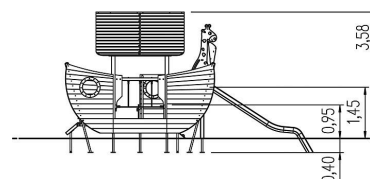

## Scope of delivery

- 19x post construction: softwood
- 23x post base: galvanised steel
- 10x platform construction: softwood
- 1x protection against stepping through: softwood
- 11x parapet: softwood
- 6x parapet: high pressure laminate (HPL)
- 1x play parapet steering wheel: high pressure laminate (HPL)
- 2x parapet giraffe: high pressure laminate (HPL)
- 2x parapet sheep: high pressure laminate (HPL)
- 1x slide entrance board: high pressure laminate (HPL)
- 1x roof 2.50 x 2.90m: softwood
- 1x ladder: softwood, rung stainless steel
- 1x passage protection: stainless steel
- 1x net bridge: softwood, plastic-coated steel cable
- 1x stair crossing: softwood
- 2x grip set: aluminium plastic-coated
- fittings: stainless steel

## Technical data

	Material	SW pi
	Minimum space	10,10x6,90x3,58 m
	Impact protection net	59,5 m <sup>2</sup>
	Free falling height	145 cm
	Ground constitution GE/NL/B	at least lawn
	Ground constitution all except GE/NL/B	at least lawn
	Certificate	Z2_010651_514_Rev00
	Tested according to standard	EN 1176