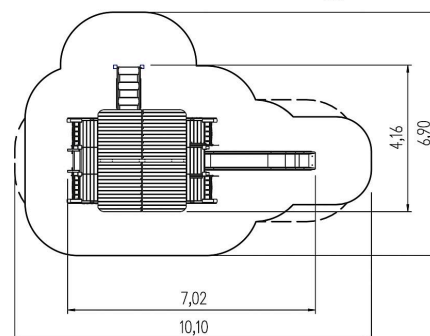

playing ship Ark, solo

Age indication

Fitness

Social skills

Balance

Imagination

Speed

Scope of delivery

- 19x post construction: softwood
- 23x post base: galvanised steel
- 10x platform construction: softwood
- 1x protection against stepping through: softwood
- 11x parapet: softwood
- 6x parapet: high pressure laminate (HPL)
- 1x play parapet steering wheel: high pressure laminate (HPL)
- 2x parapet giraffe: high pressure laminate (HPL)
- 2x parapet sheep: high pressure laminate (HPL)
- 1x slide entrance board: high pressure laminate (HPL)
- 1x roof 2.50 x 2.90m: softwood
- 1x ladder: softwood, rung stainless steel
- 1x passage protection: stainless steel
- 1x net bridge: softwood, plastic-coated steel cable
- 1x stair crossing: softwood
- 2x grip set: aluminium plastic-coated
- fittings: stainless steel